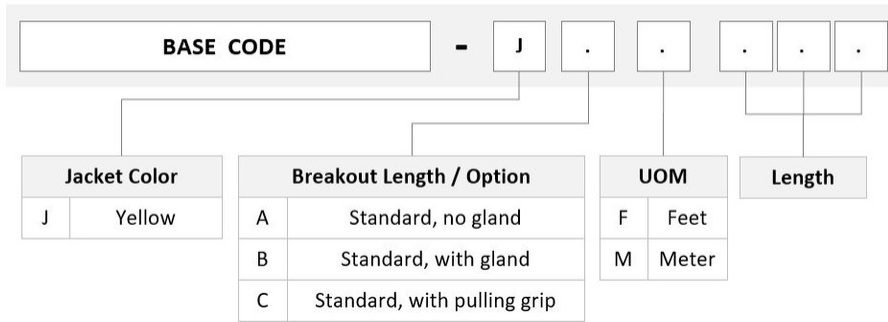

F3WMPMXAK

Breakout Length	33 in
Cable Assembly Length Range (m)	3 – 999
Cable Assembly Length Range (ft)	10 – 999

Ordering Tree

Mechanical Specifications

Cable Retention Strength, maximum	11.24 lb @ 0 ° | 4.40 lb @ 90 °

Optical Specifications

Fiber Mode	Singlemode
Fiber Type	G.652.D | G.657.A1, TeraSPEED®

Environmental Specifications

Operating Temperature	-10 °C to +60 °C (+14 °F to +140 °F)
EN50575 CPR Cable EuroClass Fire Performance	B2ca
Environmental Space	Indoor | Low Smoke Zero Halogen (LSZH)

Regulatory Compliance/Certifications

Agency	Classification
ANATEL	Compliant
CHINA-ROHS	Above maximum concentration value
ISO 9001:2015	Designed, manufactured and/or distributed under this quality management system
REACH-SVHC	Compliant as per SVHC revision on www.commscope.com/ProductCompliance
ROHS	Compliant/Exempted
UK-ROHS	Compliant/Exempted