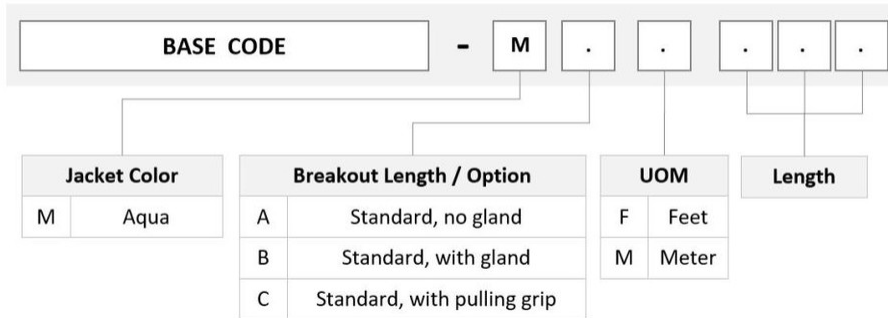

General Specifications

Color, boot A	Black
Color, connector A	Aqua
Color, boot B	Black
Color, connector B	Aqua
Construction Type	Stranded
Furcation Color	Aqua
Interface, Connector A	MPO-12/UPC Female
Interface, Connector B	MPO-12/UPC Female
Jacket Color	Aqua
Polarity	Method B (LL)
Fibers per Subunit, quantity	12
Total Fibers, quantity	36

Dimensions

Breakout Length	33 in
------------------------	-------

FGXMPMPAG

Cable Assembly Length Range (m) 3 – 999

Cable Assembly Length Range (ft) 10 – 999

Ordering Tree

Mechanical Specifications

Cable Retention Strength, maximum 11.24 lb @ 0 ° | 4.40 lb @ 90 °