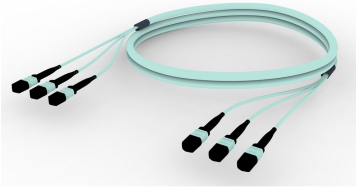

FGXMPMPAG

Base Product

OM4 MPO (Unpinned) to MPO (Unpinned), InstaPATCH® 360 Pre-terminated Trunk Cable, 36-Fiber, Plenum

Product Classification

Regional Availability	Asia Australia/New Zealand China Europe India Latin America Middle East/Africa North America
Portfolio	CommScope®
Product Type	Fiber trunk cable assembly
Product Brand	SYSTIMAX InstaPATCH® 360
Ordering Note	For lengths greater than 999 ft (304 m), orders must be in meters Minimum length may vary based on cable configuration

General Specifications

Color, boot A	Black
Color, connector A	Aqua
Color, boot B	Black
Color, connector B	Aqua
Construction Type	Stranded
Furcation Color	Aqua
Interface, Connector A	MPO-12/UPC Female
Interface, Connector B	MPO-12/UPC Female
Jacket Color	Aqua
Polarity	Method B (LL)
Fibers per Subunit, quantity	12
Total Fibers, quantity	36

Dimensions

Breakout Length	33 in
------------------------	-------

FGXMPMPAG

Cable Assembly Length Range (m) 3 – 999

Cable Assembly Length Range (ft) 10 – 999

Ordering Tree

Mechanical Specifications

Cable Retention Strength, maximum 11.24 lb @ 0 ° | 4.40 lb @ 90 °