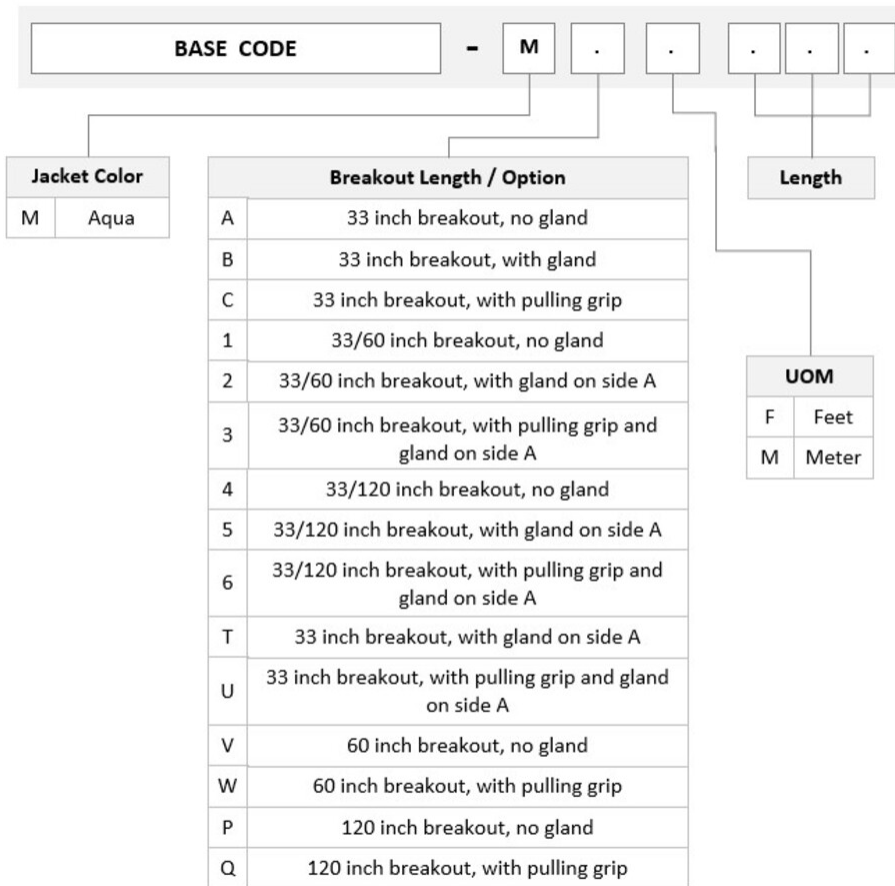

FGXMPMPAH

Base Product

OM4 MPO (Unpinned) to MPO (Unpinned), InstaPATCH® 360 Pre-terminated Trunk Cable, 48-Fiber, Plenum

Product Classification

Regional Availability	Asia Australia/New Zealand China Europe India Latin America Middle East/Africa North America
Portfolio	CommScope®
Product Type	Fiber trunk cable assembly
Product Brand	SYSTIMAX InstaPATCH® 360
Ordering Note	For lengths greater than 999 ft (304 m), orders must be in meters Minimum length may vary based on cable configuration

General Specifications

Color, boot A	Black
Color, connector A	Aqua
Color, boot B	Black
Color, connector B	Aqua
Construction Type	Stranded
Furcation Color	Aqua
Interface, Connector A	MPO-12/UPC Female
Interface, Connector B	MPO-12/UPC Female
Jacket Color	Aqua
Polarity	Method B (LL)
Fibers per Subunit, quantity	12
Total Fibers, quantity	48

Dimensions

Breakout Length	33 in
Cable Assembly Length Range (m)	3 – 999
Cable Assembly Length Range (ft)	10 – 999

FGXMPMPAH

Ordering Tree

Mechanical Specifications

Cable Retention Strength, maximum 11.24 lb @ 0° | 4.40 lb @ 90°