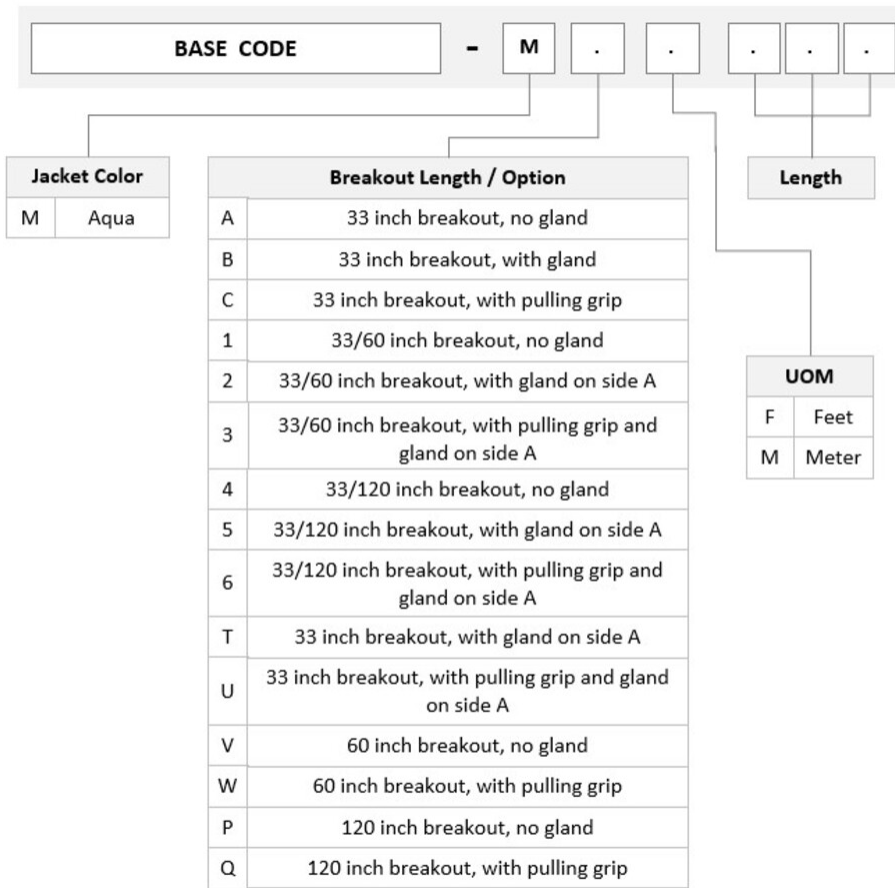

FGZMPMXAM

Ordering Tree

Mechanical Specifications

Cable Retention Strength, maximum 11.24 lb @ 0° | 4.40 lb @ 90°

Optical Specifications

Fiber Mode Multimode

Fiber Type OM3, LazrSPEED®

Environmental Specifications

Operating Temperature -10 °C to +60 °C (+14 °F to +140 °F)

Environmental Space Indoor | Plenum