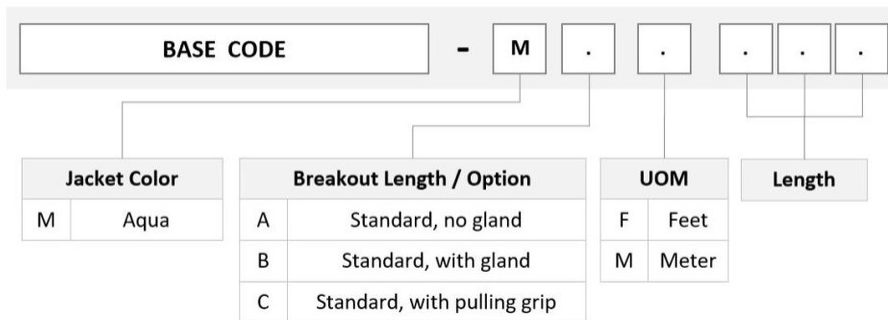

General Specifications

Color, boot A	Black
Color, connector A	Aqua
Color, boot B	Black
Color, connector B	Aqua
Construction Type	Stranded
Furcation Color	Aqua
Interface, Connector A	MPO-12/UPC Female
Interface, Connector B	MPO-12/UPC Male
Jacket Color	Aqua
Polarity	Method B (LL)
Fibers per Subunit, quantity	12
Total Fibers, quantity	144

Dimensions

Breakout Length	33 in
Cable Assembly Length Range (m)	3 – 999
Cable Assembly Length Range (ft)	10 – 999

FGZMPMXAM

Ordering Tree

Mechanical Specifications

Cable Retention Strength, maximum 11.24 lb @ 0 ° | 4.40 lb @ 90 °