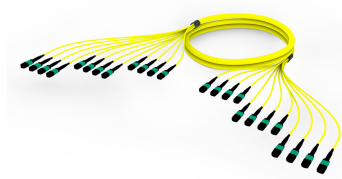

FJWMPMPAM

Base Product

Singlemode MPO (Unpinned) to MPO (Unpinned), InstaPATCH® 360 Pre-terminated Trunk Cable, 144-Fiber, Low Smoke Zero Halogen

Product Classification

Regional Availability	Asia Australia/New Zealand China Europe India Latin America Middle East/Africa North America
Portfolio	CommScope®
Product Type	Fiber trunk cable assembly
Product Brand	SYSTIMAX InstaPATCH® 360
Ordering Note	For lengths greater than 999 ft (304 m), orders must be in meters Minimum length may vary based on cable configuration Not available in the United States or Canada

General Specifications

Color, boot A	Black
Color, connector A	Green
Color, boot B	Black
Color, connector B	Green
Construction Type	Stranded
Furcation Color	Yellow
Interface, Connector A	MPO-12/APC Female
Interface, Connector B	MPO-12/APC Female
Jacket Color	Yellow
Polarity	Method B (LL)
Fibers per Subunit, quantity	12
Total Fibers, quantity	144

Dimensions

Breakout Length	33 in
Cable Assembly Length Range (m)	3 – 999
Cable Assembly Length Range (ft)	10 – 999

FJWMPMPAM

Ordering Tree

Mechanical Specifications

Cable Retention Strength, maximum 11.24 lb @ 0 ° | 4.40 lb @ 90 °