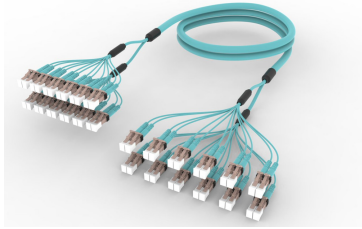

## Base Product

OM4 LC/UPC to LC/UPC 24-Fiber InstaPATCH® 360 Ruggedized Fanout Cable, Low Smoke Zero Halogen

## Product Classification

<b>Regional Availability</b>	Europe   Middle East/Africa
<b>Portfolio</b>	CommScope®
<b>Product Type</b>	Ruggedized fanout
<b>Product Brand</b>	SYSTIMAX InstaPATCH® 360
<b>Ordering Note</b>	For lengths greater than 999 ft (304 m), orders must be in meters   Minimum length may vary based on cable configuration   Not available in the United States or Canada

## General Specifications

<b>Color, boot A</b>	Aqua
<b>Color, connector A</b>	Black
<b>Color, boot B</b>	Aqua
<b>Color, connector B</b>	Black
<b>Construction Type</b>	Stranded
<b>Furcation Color</b>	Aqua
<b>Interface, Connector A</b>	LC/UPC
<b>Interface, Connector B</b>	LC/UPC
<b>Jacket Color</b>	Aqua
<b>Fibers per Subunit, quantity</b>	12
<b>Total Fibers, quantity</b>	24