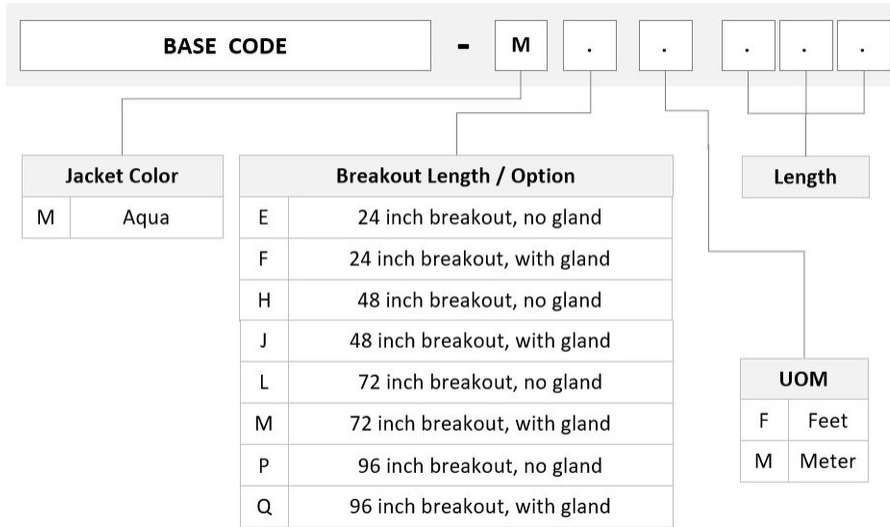

F4XLCLCAF

Mechanical Specifications

Cable Retention Strength, maximum 11.24 lb @ 0 ° | 4.40 lb @ 90 °

Optical Specifications

Fiber Mode Multimode

Fiber Type OM4, LazrSPEED®

Environmental Specifications

Operating Temperature -10 °C to +60 °C (+14 °F to +140 °F)

Environmental Space Indoor | Low Smoke Zero Halogen (LSZH)

Regulatory Compliance/Certifications

Agency	Classification
ANATEL	Compliant
CHINA-ROHS	Below maximum concentration value
ISO 9001:2015	Designed, manufactured and/or distributed under this quality management system
REACH-SVHC	Compliant as per SVHC revision on www.commscope.com/ProductCompliance
ROHS	Compliant
UK-ROHS	Compliant