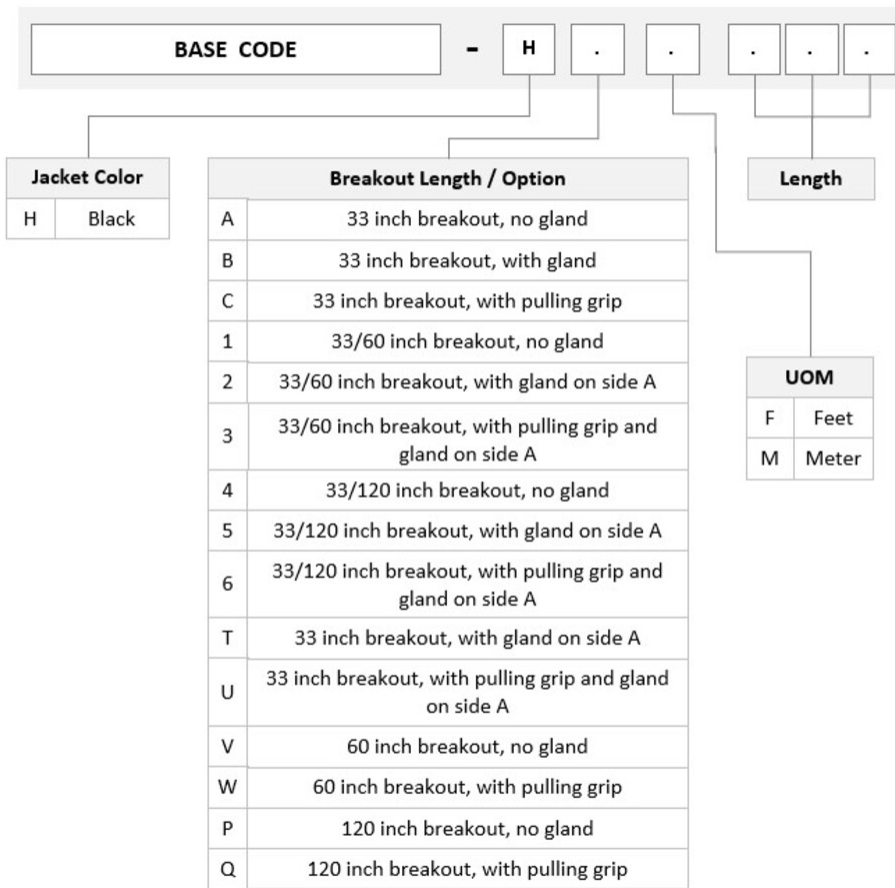

Ordering Tree

Mechanical Specifications

Cable Retention Strength, maximum 11.24 lb @ 0 ° | 4.40 lb @ 90 °

Optical Specifications

Fiber Mode Multimode

Fiber Type OM4, LazrSPEED®

Environmental Specifications

Operating Temperature -40 °C to +70 °C (-40 °F to +158 °F)

Environmental Space Dual Rated LSZH/Riser | Indoor/Outdoor | Outdoor