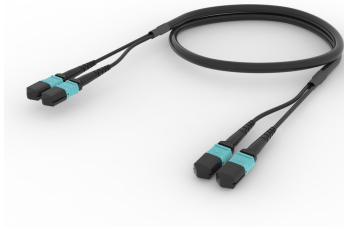

FJXMPMPDF

Base Product

OM4 MPO (Unpinned) to MPO (Unpinned), InstaPATCH® 360 Pre-terminated Indoor/Outdoor Trunk Cable, 24-Fiber, Low Smoke Zero Halogen

Product Classification

Regional Availability	Asia Australia/New Zealand China Europe India Latin America Middle East/Africa North America
Portfolio	CommScope®
Product Type	Fiber trunk cable assembly
Product Brand	SYSTIMAX InstaPATCH® 360
Ordering Note	For lengths greater than 999 ft (304 m), orders must be in meters Minimum length may vary based on cable configuration

General Specifications

Color, boot A	Black
Color, connector A	Aqua
Color, boot B	Black
Color, connector B	Aqua
Construction Type	InstaPATCH® 360 trunk/extension/cross-connect, indoor/outdoor
Furcation Color	Aqua
Interface, Connector A	MPO-12/UPC Female
Interface, Connector B	MPO-12/UPC Female
Jacket Color	Black
Polarity	Method B (LL)
Fibers per Subunit, quantity	12
Total Fibers, quantity	24

Dimensions

Cable Assembly Length Range (m)	3 – 999
Cable Assembly Length Range (ft)	10 – 999

Ordering Tree

Mechanical Specifications

Cable Retention Strength, maximum 11.24 lb @ 0 ° | 4.40 lb @ 90 °

Optical Specifications

Included Products

760159996 Z-024-MP-5K-F12BK/D	- Fiber Indoor/Outdoor cable, LazrSPEED®, Low Smoke Zero Halogen Riser MPO Trunk Cable, 24 fiber with 12 fiber subunits, Gel-free, Multimode OM4, Feet jacket marking, Black jacket color, Dca flame rating
860647054	- MPO12, LOW LOSS, FEMALE, OM3/4, AQUA, 3mm