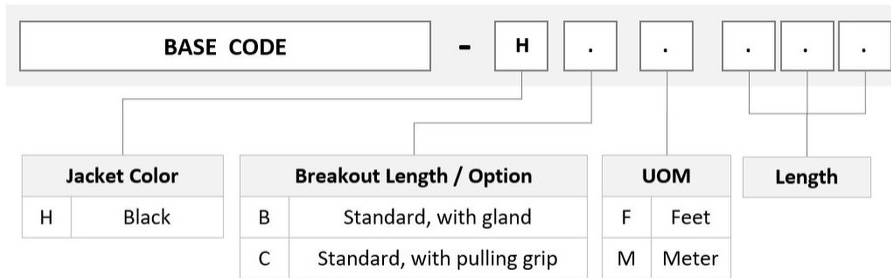

General Specifications

Color, boot A	Black
Color, connector A	Aqua
Color, boot B	Black
Color, connector B	Aqua
Construction Type	Armored Stranded
Furcation Color	Aqua
Interface, Connector A	MPO-12/UPC Female
Interface, Connector B	MPO-12/UPC Female
Jacket Color	Black
Polarity	Method B (LL)
Fibers per Subunit, quantity	12
Total Fibers, quantity	144

Dimensions

Cable Assembly Length Range (m)	3 – 999
Cable Assembly Length Range (ft)	10 – 999

FKXMPMPDM

Ordering Tree

Mechanical Specifications

Cable Retention Strength, maximum 11.24 lb @ 0 ° | 4.40 lb @ 90 °