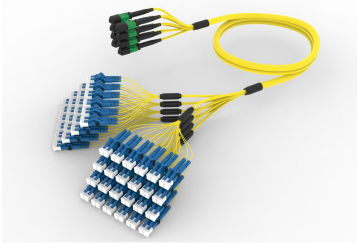

FLWMPLCAL

Base Product

Singlemode MPO (Unpinned) to LC/UPC, InstaPATCH® 360 Ruggedized Fanout Cable, 96-Fiber, Plenum

Product Classification

Regional Availability	Asia Australia/New Zealand China Europe India Latin America Middle East/Africa North America
Portfolio	CommScope®
Product Type	Ruggedized fanout
Product Brand	SYSTIMAX InstaPATCH® 360
Ordering Note	For lengths greater than 999 ft (304 m), orders must be in meters Minimum length may vary based on cable configuration

General Specifications

Color, boot A	Black
Color, connector A	Green
Color, boot B	Blue
Color, connector B	Blue
Construction Type	Stranded
Furcation Color	Yellow
Interface, Connector A	MPO-12/APC Female
Interface, Connector B	LC/UPC
Jacket Color	Yellow
Polarity	Method B (LL)
Fibers per Subunit, quantity	12
Total Fibers, quantity	96

Dimensions

Cable Assembly Length Range (m)	3 – 999
--	---------

FLWMPLCAL

Cable Assembly Length Range (ft)

7 – 999

Ordering Tree

Mechanical Specifications

Cable Retention Strength, maximum 11.24 lb @ 0° | 4.40 lb @ 90°

Included Products

- | | | |
|-------------------|---|--|
| 760038612 | - | Fiber indoor cable, TeraSPEED® Plenum MPO Trunk, 96 fiber multi-unit with 12 fiber subunits, Singlemode G.652.D and G.657.A1, Gel-free, Feet jacket marking, Yellow jacket color |
| P-096-MP-8W-F12YL | | |
| 860366137 | - | MPO12, LOW LOSS, FEMALE, Singlemode, GREEN, 3mm |
| 860637435 | - | LC/UPC Connector, Singlemode, Blue, Short Boot |