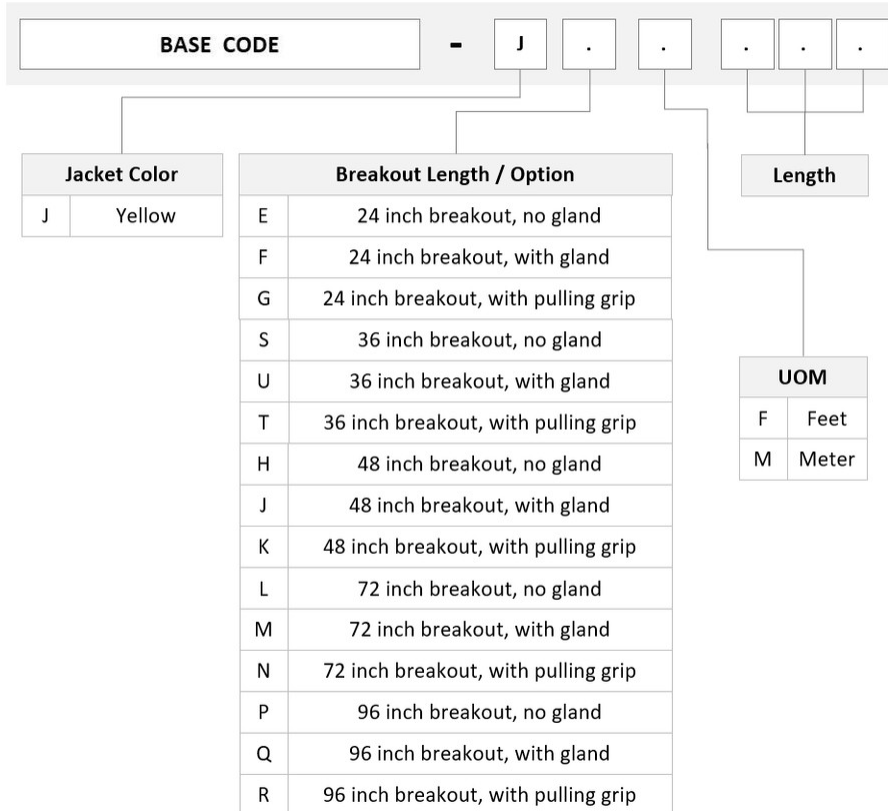

General Specifications

Color, boot A	Black
Color, connector A	Green
Color, boot B	Blue
Color, connector B	Blue
Construction Type	Stranded
Furcation Color	Yellow
Interface, Connector A	MPO-12/APC Female
Interface, Connector B	LC/UPC
Jacket Color	Yellow
Polarity	Method B (LL)
Fibers per Subunit, quantity	12
Total Fibers, quantity	96

Dimensions

Cable Assembly Length Range (m)	3 – 999
--	---------

FLWMPLCAL

Cable Assembly Length Range (ft)

7 – 999

Ordering Tree

Mechanical Specifications

Cable Retention Strength, maximum 11.24 lb @ 0° | 4.40 lb @ 90°