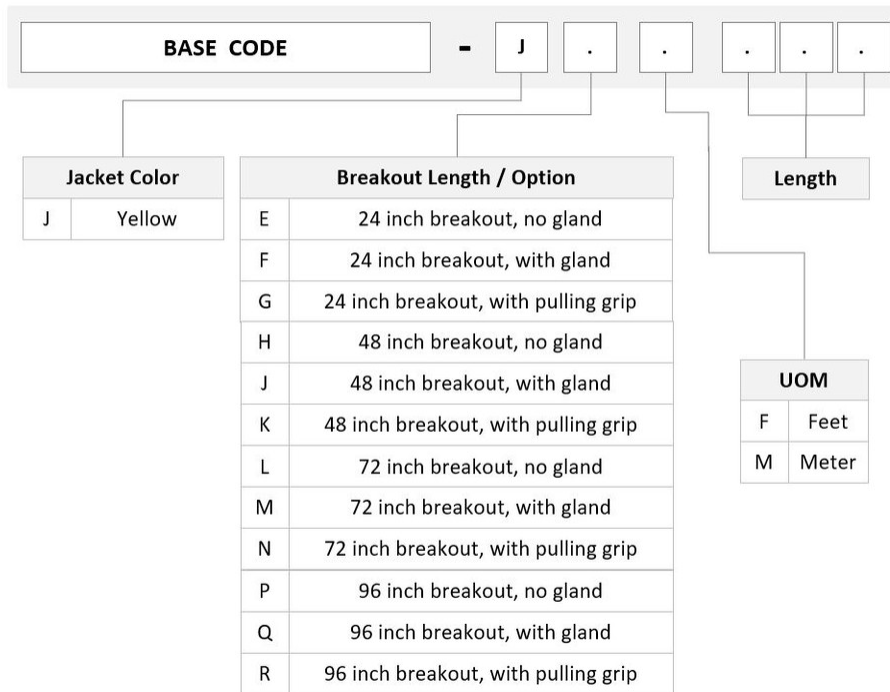

FLWMPUCAH

Ordering Tree

Mechanical Specifications

Cable Retention Strength, maximum 11.24 lb @ 0° | 4.40 lb @ 90°

Optical Specifications

Fiber Mode Singlemode

Fiber Type G.652.D | G.657.A1, TeraSPEED®

Environmental Specifications

Operating Temperature -10 °C to +60 °C (+14 °F to +140 °F)

Environmental Space Indoor | Plenum

Regulatory Compliance/Certifications

Agency	Classification
ISO 9001:2015	Designed, manufactured and/or distributed under this quality management system