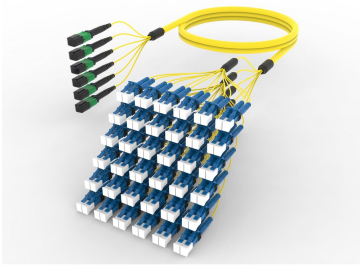

FLWMXLCAK

Base Product

Singlemode MPO (Pinned) to LC/UPC, InstaPATCH® 360 Ruggedized Fanout Cable, 72-Fiber, Plenum

Product Classification

Regional Availability

Asia | Australia/New Zealand | China | Europe | India | Latin America | Middle East/Africa | North America

Portfolio

CommScope®

Product Type

Ruggedized fanout

Product Brand

SYSTIMAX InstaPATCH® 360

Ordering Note

For lengths greater than 999 ft (304 m), orders must be in meters | Minimum length may vary based on cable configuration

General Specifications

Color, boot A

Black

Color, connector A

Green

Color, boot B

Blue

Color, connector B

Blue

Construction Type

Stranded

Furcation Color

Yellow

Interface, Connector A

MPO-12/APC Male

Interface, Connector B