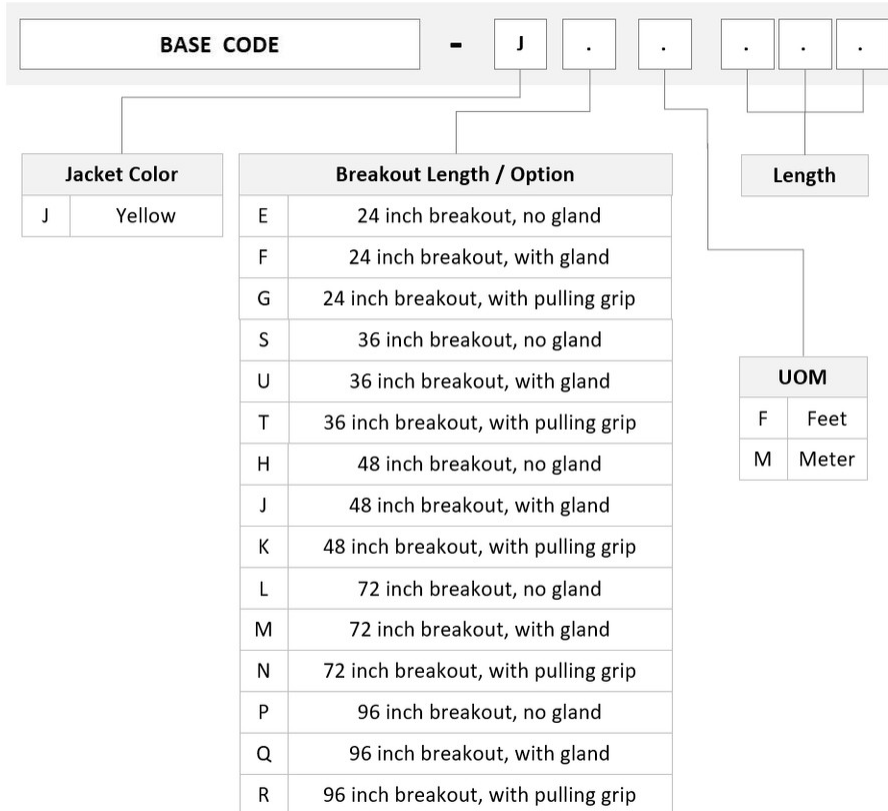

LC/UPC

Jacket Color

Yellow

Polarity

Method B (LL)

Fibers per Subunit, quantity

12

Total Fibers, quantity

72

Dimensions

Cable Assembly Length Range (m)

3 – 999

FLWMXLCAK

Cable Assembly Length Range (ft)

7 – 999

Ordering Tree