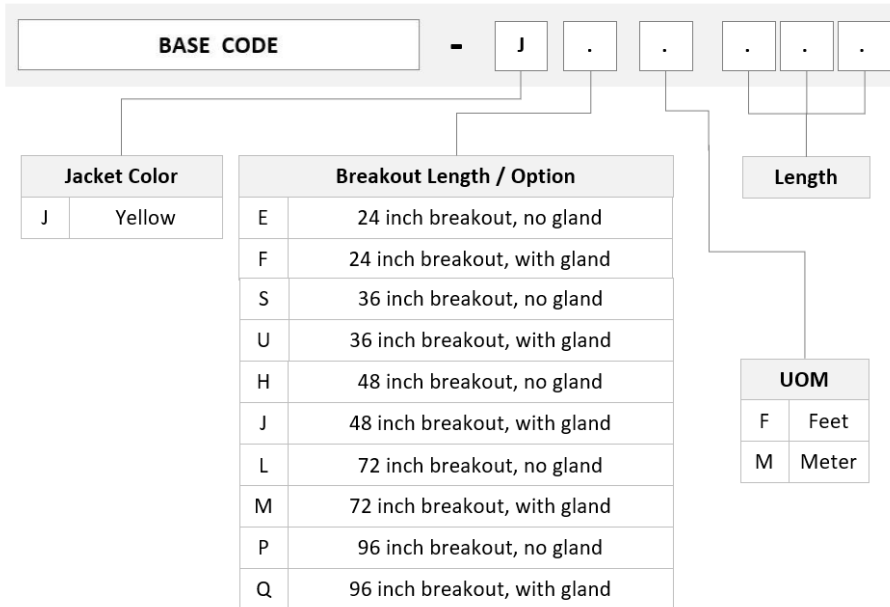

FLWSCSAAF

Mechanical Specifications

Cable Retention Strength, maximum 11.24 lb @ 0° | 4.40 lb @ 90°

Optical Specifications

Fiber Mode Singlemode

Fiber Type G.652.D | G.657.A1, TeraSPEED®

Environmental Specifications

Operating Temperature -10 °C to +60 °C (+14 °F to +140 °F)

Environmental Space Indoor | Plenum

Regulatory Compliance/Certifications

Agency

ANATEL

ISO 9001:2015

Classification

Compliant

Designed, manufactured and/or distributed under this quality management system