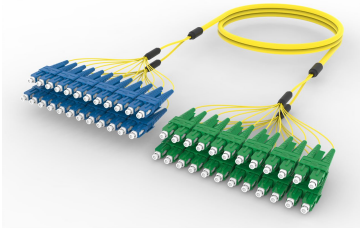

# FLWSCSAAF

---

Singlemode SC/UPC to SC/APC 24-Fiber InstaPATCH® 360 Ruggedized Fanout Cable, Plenum

## Product Classification

<b>Regional Availability</b>	Asia   Australia/New Zealand   China   Europe   India   Latin America   Middle East/Africa   North America
<b>Portfolio</b>	CommScope®
<b>Product Type</b>	Ruggedized fanout
<b>Product Brand</b>	SYSTIMAX InstaPATCH® 360
<b>Ordering Note</b>	For lengths greater than 999 ft (304 m), orders must be in meters   Minimum length may vary based on cable configuration

## General Specifications

<b>Color, boot A</b>	Blue
<b>Color, connector A</b>	Blue
<b>Color, boot B</b>	Green
<b>Color, connector B</b>	Green
<b>Construction Type</b>	Stranded
<b>Furcation Color</b>	Yellow
<b>Interface, Connector A</b>	SC/UPC
<b>Interface, Connector B</b>	SC/APC
<b>Jacket Color</b>	Yellow
<b>Fibers per Subunit, quantity</b>	12
<b>Total Fibers, quantity</b>	24