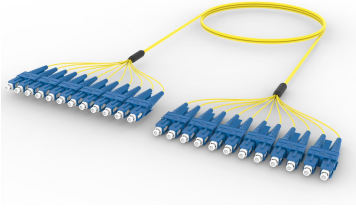

# FLWSCSCAD

---

Singlemode SC/UPC to SC/UPC 12-Fiber InstaPATCH® 360 Ruggedized Fanout Cable, Plenum

## Product Classification

<b>Regional Availability</b>	Asia   Australia/New Zealand   China   Europe   India   Latin America   Middle East/Africa   North America
<b>Portfolio</b>	CommScope®
<b>Product Type</b>	Ruggedized fanout
<b>Product Brand</b>	SYSTIMAX InstaPATCH® 360
<b>Ordering Note</b>	For lengths greater than 999 ft (304 m), orders must be in meters   Minimum length may vary based on cable configuration

## General Specifications

<b>Color, boot A</b>	Blue
<b>Color, connector A</b>	Blue
<b>Color, boot B</b>	Blue
<b>Color, connector B</b>	Blue
<b>Construction Type</b>	Stranded
<b>Furcation Color</b>	Yellow
<b>Interface, Connector A</b>	SC/UPC
<b>Interface, Connector B</b>	SC/UPC
<b>Jacket Color</b>	Yellow
<b>Fibers per Subunit, quantity</b>	12
<b>Total Fibers, quantity</b>	12