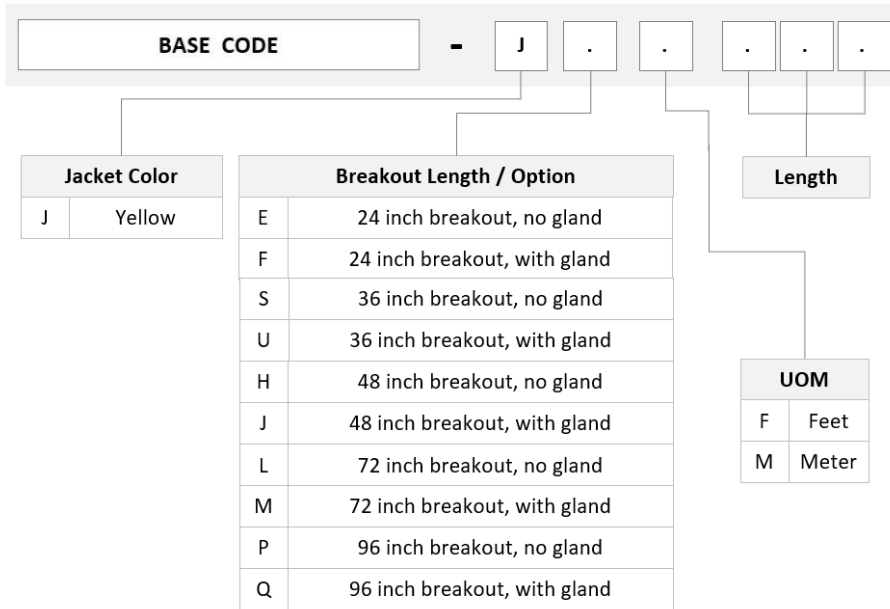

FLWSCSCAD

Mechanical Specifications

Cable Retention Strength, maximum 11.24 lb @ 0° | 4.40 lb @ 90°

Optical Specifications

Fiber Mode Singlemode

Fiber Type G.652.D | G.657.A1, TeraSPEED®

Environmental Specifications

Operating Temperature -10 °C to +60 °C (+14 °F to +140 °F)

Environmental Space Indoor | Plenum

Regulatory Compliance/Certifications

Agency

ANATEL

ISO 9001:2015

Classification

Compliant

Designed, manufactured and/or distributed under this quality management system