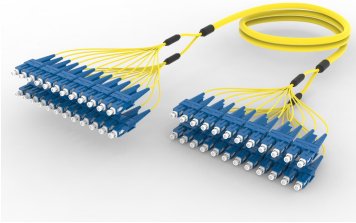

FLWSCSCAF

Singlemode SC/UPC to SC/UPC 24-Fiber InstaPATCH® 360 Ruggedized Fanout Cable, Plenum

Product Classification

Regional Availability	Asia Australia/New Zealand China Europe India Latin America Middle East/Africa North America
Portfolio	CommScope®
Product Type	Ruggedized fanout
Product Brand	SYSTIMAX InstaPATCH® 360
Ordering Note	For lengths greater than 999 ft (304 m), orders must be in meters Minimum length may vary based on cable configuration

General Specifications

Color, boot A	Blue
Color, connector A	Blue
Color, boot B	Blue
Color, connector B	Blue
Construction Type	Stranded
Furcation Color	Yellow
Interface, Connector A	SC/UPC
Interface, Connector B	SC/UPC
Jacket Color	Yellow
Fibers per Subunit, quantity	12
Total Fibers, quantity	24

Dimensions

Cable Assembly Length Range (m)	3 – 305
Cable Assembly Length Range (ft)	8 – 999

Ordering Tree

FLWSCSCAF

Included Products

- 460125768 – TeraSPEED® Pre-Radiused SC Connector for 1.6 mm Fiber Cordage, Duplex, Singlemode
- 760038315 – Fiber indoor cable, TeraSPEED® Plenum for MPO Trunks, 24 fiber with 12 fiber subunits, Singlemode G.652.D and G.657.A1, Feet jacket marking, Yellow jacket color
- P-024-MP-8W-F12YL