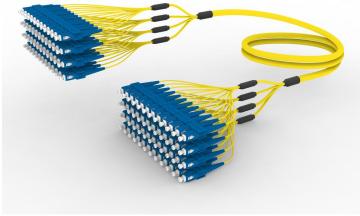

FLWSCSCAH

Base Product

SingleMode SC/UPC to SC/UPC, InstaPATCH® 360 Ruggedized Fiber Fanout Cable Assembly, 48-Fiber, Plenum

Product Classification

Regional Availability	Asia Australia/New Zealand China Europe India Latin America Middle East/Africa North America
Portfolio	CommScope®
Product Type	Ruggedized fanout
Product Brand	SYSTIMAX InstaPATCH® 360
Ordering Note	For lengths greater than 999 ft (304 m), orders must be in meters Minimum length may vary based on cable configuration

General Specifications

Color, boot A	Blue
Color, connector A	Blue
Color, boot B	Blue
Color, connector B	Blue
Construction Type	Stranded
Furcation Color	Yellow
Interface, Connector A	SC/UPC
Interface, Connector B	SC/UPC
Jacket Color	Yellow
Fibers per Subunit, quantity	12
Total Fibers, quantity	48

Dimensions

Cable Assembly Length Range (m)	3 – 305
Cable Assembly Length Range (ft)	8 – 999

FLWSCSCAH

Ordering Tree

Mechanical Specifications

Cable Retention Strength, maximum 11.24 lb @ 0 ° | 4.40 lb @ 90 °

FLWSCSAH

REACH-SVHC Compliant as per SVHC revision on www.commscope.com/ProductCompliance

ROHS Compliant

UK-ROHS Compliant

Included Products

- 460125768 – TeraSPEED® Pre-Radiused SC Connector for 1.6 mm Fiber Cordage, Duplex, Singlemode
- 760038323 – Fiber indoor cable, TeraSPEED® Plenum MPO Trunk, 48 fiber multi-unit with 12 fiber subunits, Singlemode G.652.D and G.657.A1, Gel-free, Feet jacket marking, Yellow jacket color
- P-048-MP-8W-F12YL