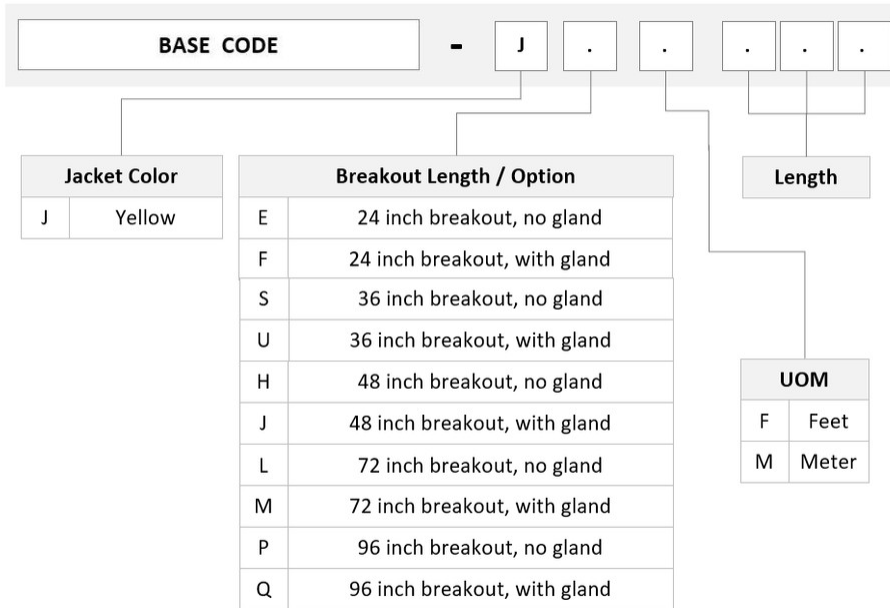

FLWSCSCAH

Ordering Tree

Mechanical Specifications

Cable Retention Strength, maximum 11.24 lb @ 0 ° | 4.40 lb @ 90 °

Optical Specifications

Fiber Mode Singlemode

Fiber Type G.652.D | G.657.A1, TeraSPEED®

Environmental Specifications

Operating Temperature -10 °C to +60 °C (+14 °F to +140 °F)

Environmental Space Indoor | Plenum

Regulatory Compliance/Certifications

Agency	Classification
ANATEL	Compliant
CHINA-ROHS	Below maximum concentration value
ISO 9001:2015	Designed, manufactured and/or distributed under this quality management system