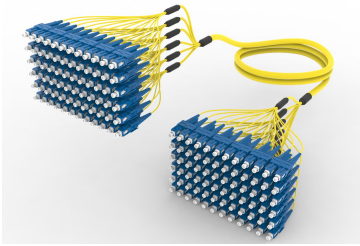

FLWSCSCAK

Singlemode SC/UPC to SC/UPC 72-Fiber InstaPATCH® 360 Ruggedized Fanout Cable, Plenum

Product Classification

Regional Availability	Asia Australia/New Zealand China Europe India Latin America Middle East/Africa North America
Portfolio	CommScope®
Product Type	Ruggedized fanout
Product Brand	SYSTIMAX InstaPATCH® 360
Ordering Note	For lengths greater than 999 ft (304 m), orders must be in meters Minimum length may vary based on cable configuration

General Specifications

Color, boot A	Blue
Color, connector A	Blue
Color, boot B	Blue
Color, connector B	Blue
Construction Type	Stranded
Furcation Color	Yellow
Interface, Connector A	SC/UPC
Interface, Connector B	SC/UPC
Jacket Color	Yellow
Fibers per Subunit, quantity	12
Total Fibers, quantity	72

Dimensions

Cable Assembly Length Range (m)	3 – 305
Cable Assembly Length Range (ft)	8 – 999

Ordering Tree

FLWSCSCAK

Mechanical Specifications

Cable Retention Strength, maximum 11.24 lb @ 0° | 4.40 lb @ 90°

Included Products

- 460125768 – TeraSPEED® Pre-Radiused SC Connector for 1.6 mm Fiber Cordage, Duplex, Singlemode
- 760038331 – Fiber indoor cable, TeraSPEED® Plenum MPO Trunk, 72 fiber multi-unit with 12 fiber subunits, Singlemode G.652.D and G.657.A1, Gel-free, Feet jacket marking, Yellow jacket color
- P-072-MP-8W-F12YL