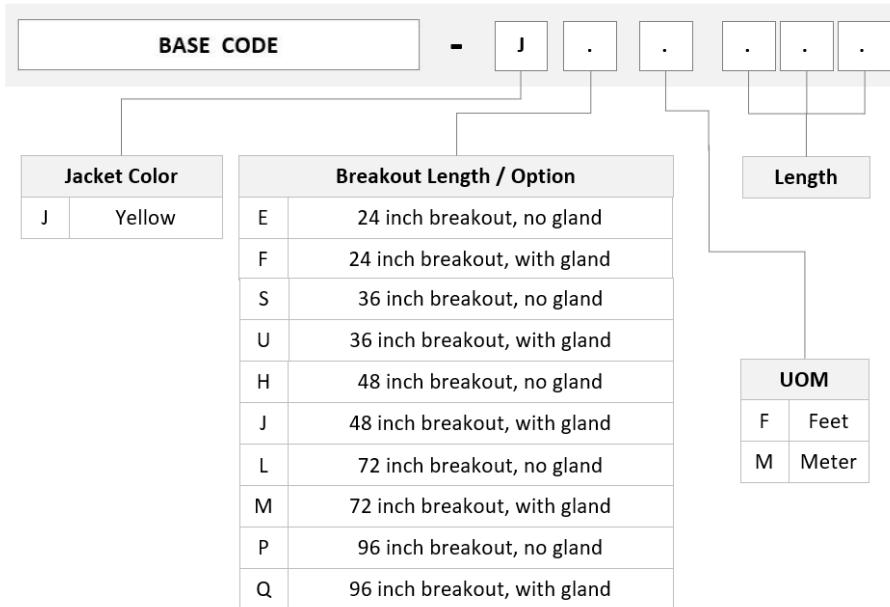

FLWSCSCAK

Mechanical Specifications

Cable Retention Strength, maximum 11.24 lb @ 0° | 4.40 lb @ 90°

Optical Specifications

Fiber Mode Singlemode

Fiber Type G.652.D | G.657.A1, TeraSPEED®

Environmental Specifications

Operating Temperature -10 °C to +60 °C (+14 °F to +140 °F)

Environmental Space Indoor | Plenum

Regulatory Compliance/Certifications

Agency

ANATEL

ISO 9001:2015

Classification

Compliant

Designed, manufactured and/or distributed under this quality management system