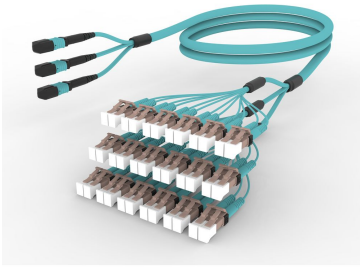

FNXMPLCAG

Base Product

OM4 MPO (Unpinned) to LC/UPC, InstaPATCH® 360 Ruggedized Fanout Cable, 36-Fiber, Low Smoke Zero Halogen

Product Classification

Regional Availability

Asia | Australia/New Zealand | China | Europe | India | Latin America | Middle East/Africa | North America

Portfolio

CommScope®

Product Type

Ruggedized fanout

Product Brand

SYSTIMAX InstaPATCH® 360

Ordering Note

For lengths greater than 999 ft (304 m), orders must be in meters | Minimum length may vary based on cable configuration | Not available in the United States or Canada

General Specifications

Color, boot A

Black

Color, connector A

Aqua

Color, boot B

Aqua

Color, connector B

Black

Construction Type

Stranded

Furcation Color

Aqua

Interface, Connector A

MPO-12/UPC Female

Interface, Connector B