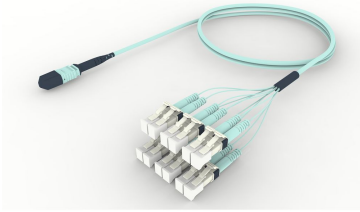

FQXMXLCGD

Base Product

OM4 MPO (Pinned) to LC/UPC, InstaPATCH® 360 Array Cord, 12-Fiber, Plenum

Product Classification

Regional Availability	Asia Australia/New Zealand Europe Latin America Middle East /Africa North America
Portfolio	CommScope®
Product Type	Fiber array cable assembly
Product Brand	SYSTIMAX InstaPATCH® 360
Ordering Note	Minimum length may vary based on cable configuration

General Specifications

Color, boot A	Black
Color, connector A	Aqua
Color, boot B	Aqua
Color, connector B	Beige
Construction Type	Stranded
Furcation Color	Aqua
Interface, Connector A	MPO-12/UPC Male
Interface, Connector B	LC/UPC
Jacket Color	Aqua
Polarity	Method B (LL)
Fibers per Subunit, quantity	12
Total Fibers, quantity	12

Dimensions

Cable Assembly Length Range (m)	1 – 305
--	---------

FQXMXLCGD

Cable Assembly Length Range (ft)

1 – 999

Ordering Tree

Mechanical Specifications

Cable Retention Strength, maximum 11.24 lb @ 0 ° | 4.40 lb @ 90 °