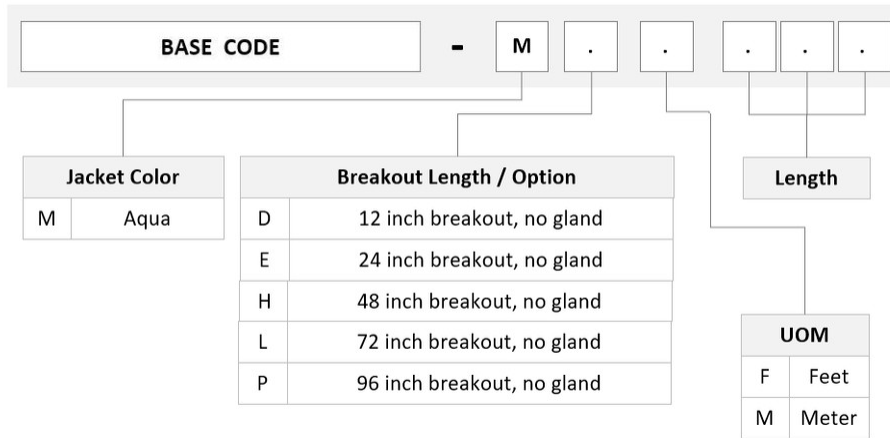

General Specifications

Color, boot A	Black
Color, connector A	Aqua
Color, boot B	Aqua
Color, connector B	Beige
Construction Type	Stranded
Furcation Color	Aqua
Interface, Connector A	MPO-12/UPC Male
Interface, Connector B	LC/UPC
Jacket Color	Aqua
Polarity	Method B (LL)
Fibers per Subunit, quantity	12
Total Fibers, quantity	12

Dimensions

Cable Assembly Length Range (m)	1 – 305
--	---------

FQXMXLCGD

Cable Assembly Length Range (ft)

1 – 999

Ordering Tree

Mechanical Specifications

Cable Retention Strength, maximum 11.24 lb @ 0 ° | 4.40 lb @ 90 °