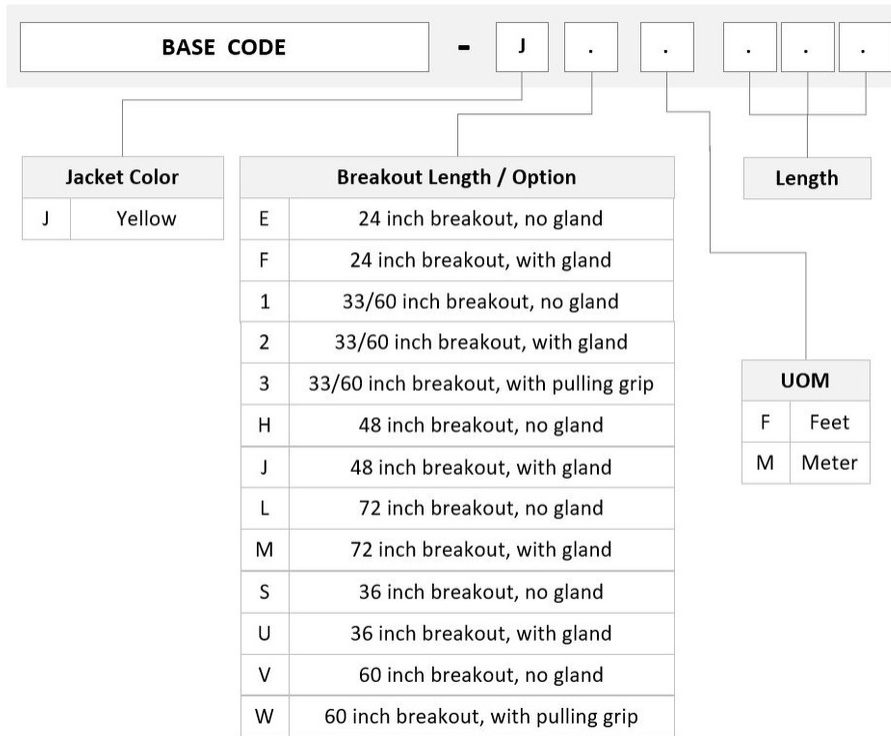

General Specifications

Color, boot A	Green
Color, connector A	Green
Color, boot B	Green
Color, connector B	Green
Construction Type	Stranded
Furcation Color	Yellow
Interface, Connector A	LC/APC
Interface Feature, connector A	ULL
Interface, Connector B	LC/APC
Interface Feature, connector B	ULL
Jacket Color	Yellow
Fibers per Subunit, quantity	12
Total Fibers, quantity	36

Dimensions

Cable Assembly Length Range (m)	3 – 305
--	---------

U4GLALACG

Cable Assembly Length Range (ft)

10 – 999

Ordering Tree

Optical Specifications

Fiber Mode