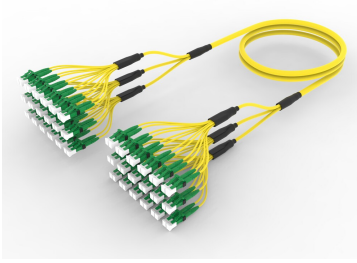

U4GLALACG

Base Product

Ultra Low Loss ULL TeraSPEED® LC/APC to LC/APC Ruggedized fanout Cable, 36-Fiber, LSZH, 12 fiber PmP 2.0 mm /B2ca

Product Classification

Regional Availability	Asia Australia/New Zealand Europe Latin America Middle East/Africa North America
Portfolio	CommScope®
Product Type	Ruggedized fanout
Product Brand	SYSTIMAX ULL
Ordering Note	For additional jacket colors, please contact a CommScope Sales Representative For lengths greater than 999 ft (304 m), orders must be in meters Minimum length may vary based on cable configuration

General Specifications

Color, boot A	Green
Color, connector A	Green
Color, boot B	Green
Color, connector B	Green
Construction Type	Stranded
Furcation Color	Yellow
Interface, Connector A	LC/APC
Interface Feature, connector A	ULL
Interface, Connector B	LC/APC
Interface Feature, connector B	ULL
Jacket Color	Yellow
Fibers per Subunit, quantity	12
Total Fibers, quantity	36

Dimensions

Cable Assembly Length Range (m)	3 – 305
--	---------

U4GLALACG

Cable Assembly Length Range (ft)

10 – 999

Ordering Tree

Optical Specifications

Fiber Mode

Singlemode

Fiber Type

G.657.A2, TeraSPEED®

Environmental Specifications

Operating Temperature

-10 °C to +60 °C (+14 °F to +140 °F)

EN50575 CPR Cable EuroClass Fire Performance

B2ca