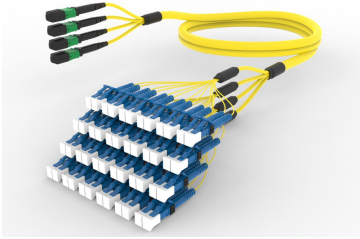

U4GMXLGCH

Base Product

Ultra Low Loss ULL TeraSPEED® MPO(Pinned) to LC/APC G B Ruggedized fanout Cable, 48-Fiber, LSZH, 12 fiber PmP 2.0 mm /B2ca

Product Classification

| | |
|------------------------------|--|
| Regional Availability | Europe Middle East/Africa |
| Portfolio | CommScope® |
| Product Type | Ruggedized fanout |
| Product Brand | SYSTIMAX ULL |
| Ordering Note | For additional jacket colors, please contact a CommScope Sales Representative For lengths greater than 999 ft (304 m), orders must be in meters Minimum length may vary based on cable configuration |

General Specifications

| | |
|---------------------------------------|-------------------------|
| Color, boot A | Black |
| Color, connector A | Green |
| Color, boot B | Green |
| Color, connector B | Green |
| Construction Type | Stranded |
| Furcation Color | Yellow |
| Interface, Connector A | MPO-12/APC Male |
| Interface, Connector B | LC/APC |
| Interface Feature, connector B | Grade B performance |
| Jacket Color | Yellow |
| Polarity | Method B Enhanced (ULL) |
| Fibers per Subunit, quantity | 12 |
| Total Fibers, quantity | 48 |

Dimensions

| | |
|---|----------|
| Cable Assembly Length Range (m) | 3 – 999 |
| Cable Assembly Length Range (ft) | 10 – 999 |

U4GMXLGCH

Ordering Tree

Optical Specifications

| | |
|-------------------|----------------------|
| Fiber Mode | Singlemode |
| Fiber Type | G.657.A2, TeraSPEED® |