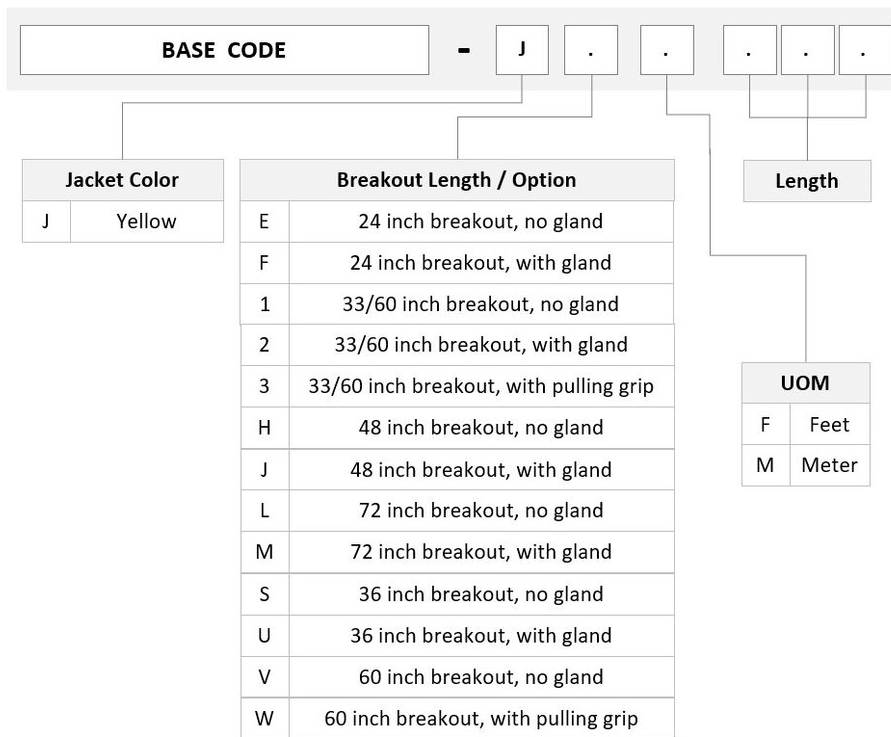

General Specifications

| | |
|---------------------------------------|-------------------------|
| Color, boot A | Black |
| Color, connector A | Green |
| Color, boot B | Green |
| Color, connector B | Green |
| Construction Type | Stranded |
| Furcation Color | Yellow |
| Interface, Connector A | MPO-12/APC Male |
| Interface, Connector B | LC/APC |
| Interface Feature, connector B | Grade B performance |
| Jacket Color | Yellow |
| Polarity | Method B Enhanced (ULL) |
| Fibers per Subunit, quantity | 12 |
| Total Fibers, quantity | 48 |

Dimensions

| | |
|---|----------|
| Cable Assembly Length Range (m) | 3 – 999 |
| Cable Assembly Length Range (ft) | 10 – 999 |

U4GMXLGCH

Ordering Tree

Optical Specifications

| | |
|-------------------|----------------------|
| Fiber Mode | Singlemode |
| Fiber Type | G.657.A2, TeraSPEED® |