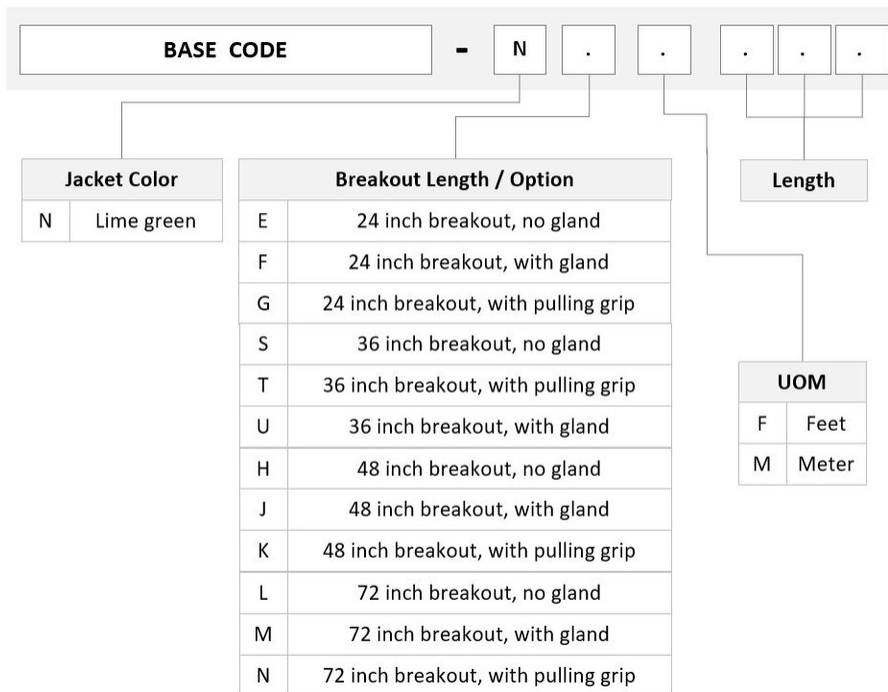

U4VMPLCAF

Dimensions

Cable Assembly Length Range (m) 3 – 999

Cable Assembly Length Range (ft) 7 – 999

Ordering Tree

Optical Specifications

Fiber Mode Multimode

Fiber Type OM5, LazrSPEED®

Environmental Specifications

Operating Temperature -10 °C to +60 °C (+14 °F to +140 °F)

Environmental Space Indoor | Low Smoke Zero Halogen (LSZH)

Regulatory Compliance/Certifications

Agency **Classification**

ANATEL Compliant