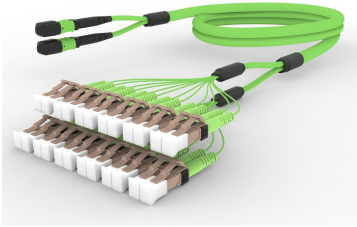

U4VMPLCAF

Base Product

Ultra Low Loss (ULL) OM5 MPO (Unpinned) to LC/UPC, InstaPATCH® 360 Ruggedized Fanout Cable Assembly, 24-Fiber, Low Smoke Zero Halogen (LSZH)

This product will be discontinued on: April 30, 2024

Replaced By:

U4VMPLCCF

Ultra Low Loss ULL LazrSPEED® 550 OM5 MPO(Unpinned) to LC/UPC Ruggedized fanout Cable, 24-Fiber, LSZH, 12 fiber PmP 2.0 mm /B2ca

Product Classification

Regional Availability	Europe
Portfolio	CommScope®
Product Type	Ruggedized fanout
Product Brand	SYSTIMAX InstaPATCH® 360 SYSTIMAX ULL
Ordering Note	For lengths greater than 999 ft (304 m), orders must be in meters Minimum length may vary based on cable configuration Not available in the United States or Canada

General Specifications

Color, connector A	Lime green
Color, connector B	Beige
Construction Type	Stranded
Furcation Color	Lime green
Interface, Connector A	MPO-12/UPC Female
Interface, Connector B	LC/UPC
Jacket Color	Lime green
Polarity	Method B Enhanced (ULL)
Fibers per Subunit, quantity	12
Total Fibers, quantity	24