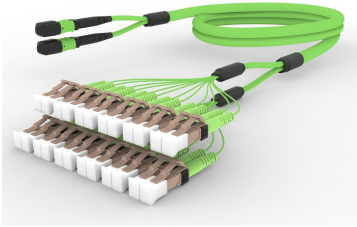

U4VMXLCAF

Base Product

Ultra Low Loss (ULL) OM5 MPO (Pinned) to LC/UPC, InstaPATCH® 360 Ruggedized Fanout Cable Assembly, 24-Fiber, Low Smoke Zero Halogen (LSZH)

This product will be discontinued on: April 30, 2024

Replaced By:

U4VMXLCCF

Ultra Low Loss ULL LazrSPEED® 550 OM5 MPO(Pinned) to LC/UPC Ruggedized fanout Cable, 24-Fiber, LSZH, 12 fiber PmP 2.0 mm /B2ca

Product Classification

Regional Availability	Europe
Portfolio	CommScope®
Product Type	Ruggedized fanout
Product Brand	SYSTIMAX InstaPATCH® 360 SYSTIMAX ULL
Ordering Note	For lengths greater than 999 ft (304 m), orders must be in meters Minimum length may vary based on cable configuration Not available in the United States or Canada

General Specifications

Color, connector A	Lime green
Color, connector B	Beige
Construction Type	Stranded
Furcation Color	Lime green
Interface, Connector A	MPO-12/UPC Male
Interface, Connector B	LC/UPC
Jacket Color	Lime green
Polarity	Method B Enhanced (ULL)
Fibers per Subunit, quantity	12
Total Fibers, quantity	24