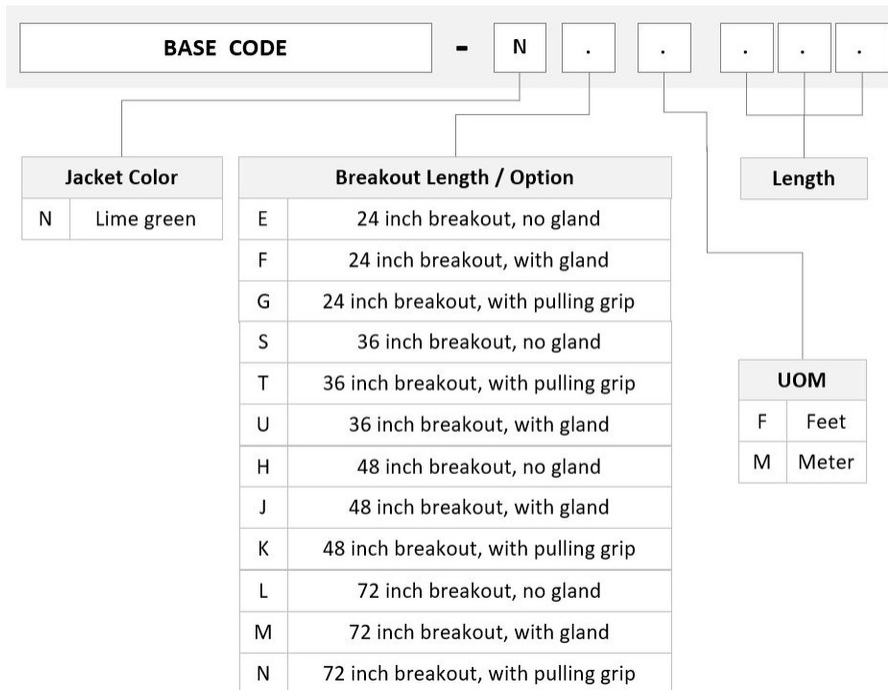

U4VMXLCAF

Dimensions

Cable Assembly Length Range (m) 3 – 999

Cable Assembly Length Range (ft) 7 – 999

Ordering Tree

Optical Specifications

Fiber Mode Multimode

Fiber Type OM5, LazrSPEED®

Environmental Specifications

Operating Temperature -10 °C to +60 °C (+14 °F to +140 °F)

Environmental Space Indoor | Low Smoke Zero Halogen (LSZH)

Regulatory Compliance/Certifications

Agency **Classification**

ANATEL Compliant