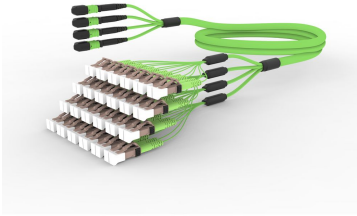

U4VMXLCAH

Base Product

Ultra Low Loss (ULL) OM5 MPO (Pinned) to LC/UPC, InstaPATCH® 360 Ruggedized Fanout Cable Assembly, 48-Fiber, Low Smoke Zero Halogen (LSZH)

This product will be discontinued on: April 30, 2024

Replaced By:

U4VMXLCCH

Ultra Low Loss ULL LazrSPEED® 550 OM5 MPO(Pinned) to LC/UPC Ruggedized fanout Cable, 48-Fiber, LSZH, 12 fiber PmP 2.0 mm /B2ca

Product Classification

Regional Availability	Europe
Portfolio	CommScope®
Product Type	Ruggedized fanout
Product Brand	SYSTIMAX InstaPATCH® 360 SYSTIMAX ULL
Ordering Note	For lengths greater than 999 ft (304 m), orders must be in meters Minimum length may vary based on cable configuration Not available in the United States or Canada

General Specifications

Color, connector A	Lime green
Color, connector B	Beige
Construction Type	Stranded
Furcation Color	Lime green
Interface, Connector A	MPO-12/UPC Male
Interface, Connector B	LC/UPC
Jacket Color	Lime green
Polarity	Method B Enhanced (ULL)
Fibers per Subunit, quantity	12
Total Fibers, quantity	48