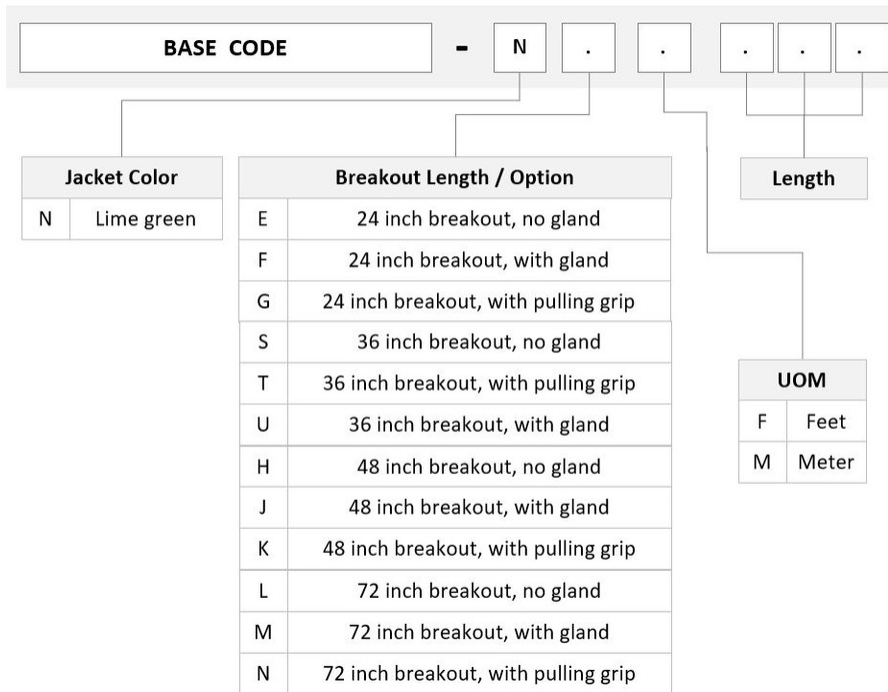

General Specifications

Color, connector A	Lime green
Color, connector B	Beige
Construction Type	Stranded
Furcation Color	Lime green
Interface, Connector A	MPO-12/UPC Male
Interface, Connector B	LC/UPC
Jacket Color	Lime green
Polarity	Method B Enhanced (ULL)
Fibers per Subunit, quantity	12
Total Fibers, quantity	48

U4VMXLCAH

Dimensions

Cable Assembly Length Range (m) 3 – 999

Cable Assembly Length Range (ft) 7 – 999

Ordering Tree

Optical Specifications

Fiber Mode Multimode

Fiber Type OM5, LazrSPEED®