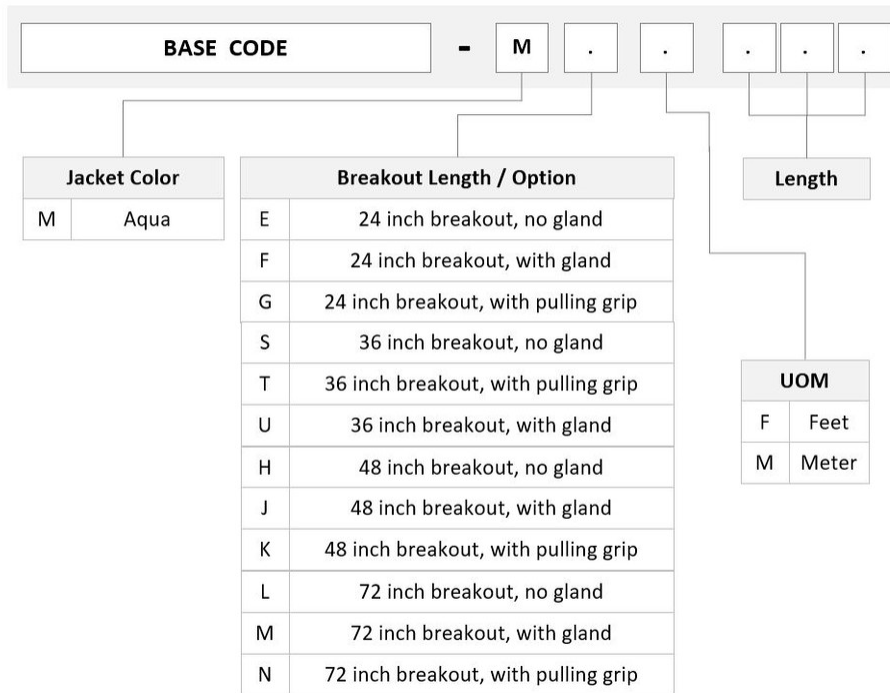

General Specifications

Color, boot A	Black
Color, connector A	Aqua
Color, boot B	Aqua
Color, connector B	Beige
Construction Type	Stranded
Furcation Color	Aqua
Interface, Connector A	MPO-12/UPC Female
Interface, Connector B	LC/UPC
Jacket Color	Aqua
Polarity	Method B Enhanced (ULL)
Fibers per Subunit, quantity	12
Total Fibers, quantity	24

U4XMPLCAF

Dimensions

Cable Assembly Length Range (m) 3 – 999

Cable Assembly Length Range (ft) 7 – 999

Ordering Tree

Optical Specifications

Fiber Mode Multimode

Fiber Type OM4, LazrSPEED®