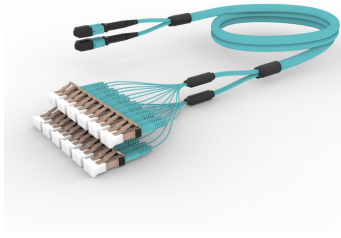

U4XMPLCAF

Base Product

Ultra Low Loss OM4 MPO12 Unpinned to LC/UPC 24-Fiber InstaPATCH® 360 Ruggedized Fanout Cable, Low Smoke Zero Halogen

This product will be discontinued on: April 30, 2024

Replaced By:

U4XMPLCCF

Ultra Low Loss ULL LazrSPEED® 550 MPO(Unpinned) to LC/UPC Ruggedized fanout Cable, 24-Fiber, LSZH, 12 fiber PmP 2.0 mm /B2ca

Product Classification

Regional Availability	Europe
Portfolio	CommScope®
Product Type	Ruggedized fanout
Product Brand	SYSTIMAX InstaPATCH® 360
Ordering Note	For lengths greater than 999 ft (304 m), orders must be in meters Minimum length may vary based on cable configuration Not available in the United States or Canada

General Specifications

Color, boot A	Black
Color, connector A	Aqua
Color, boot B	Aqua
Color, connector B	Beige
Construction Type	Stranded
Furcation Color	Aqua
Interface, Connector A	MPO-12/UPC Female
Interface, Connector B	LC/UPC
Jacket Color	Aqua
Polarity	Method B Enhanced (ULL)
Fibers per Subunit, quantity	12
Total Fibers, quantity	24

U4XMPLCAF

Dimensions

Cable Assembly Length Range (m) 3 – 999

Cable Assembly Length Range (ft) 7 – 999

Ordering Tree

Optical Specifications

Fiber Mode Multimode

Fiber Type OM4, LazrSPEED®