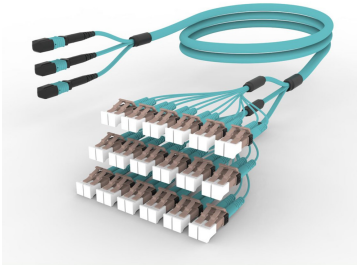

U4XMPLCAG

Base Product

Ultra Low Loss OM4 MPO12 Unpinned to LC/UPC 36-Fiber InstaPATCH® 360 Ruggedized Fanout Cable, Low Smoke Zero Halogen

This product will be discontinued on: April 30, 2024

Replaced By:

U4XMPLCCG

Ultra Low Loss ULL LazrSPEED® 550 MPO(Unpinned) to LC/UPC Ruggedized fanout Cable, 36-Fiber, LSZH, 12 fiber PmP 2.0 mm /B2ca

Product Classification

Regional Availability	Europe
Portfolio	CommScope®
Product Type	Ruggedized fanout
Product Brand	SYSTIMAX InstaPATCH® 360
Ordering Note	For lengths greater than 999 ft (304 m), orders must be in meters Minimum length may vary based on cable configuration Not available in the United States or Canada

General Specifications

Color, boot A	Black
Color, connector A	Aqua
Color, boot B	Aqua
Color, connector B	Beige
Construction Type	Stranded
Furcation Color	Aqua
Interface, Connector A	MPO-12/UPC Female
Interface, Connector B	LC/UPC
Jacket Color	Aqua
Polarity	Method B Enhanced (ULL)
Fibers per Subunit, quantity	12
Total Fibers, quantity	36

U4XMPLCAG

Dimensions

Cable Assembly Length Range (m)	3 – 999
Cable Assembly Length Range (ft)	7 – 999

Ordering Tree

Optical Specifications

Fiber Mode	Multimode
Fiber Type	OM4, LazrSPEED®

Environmental Specifications