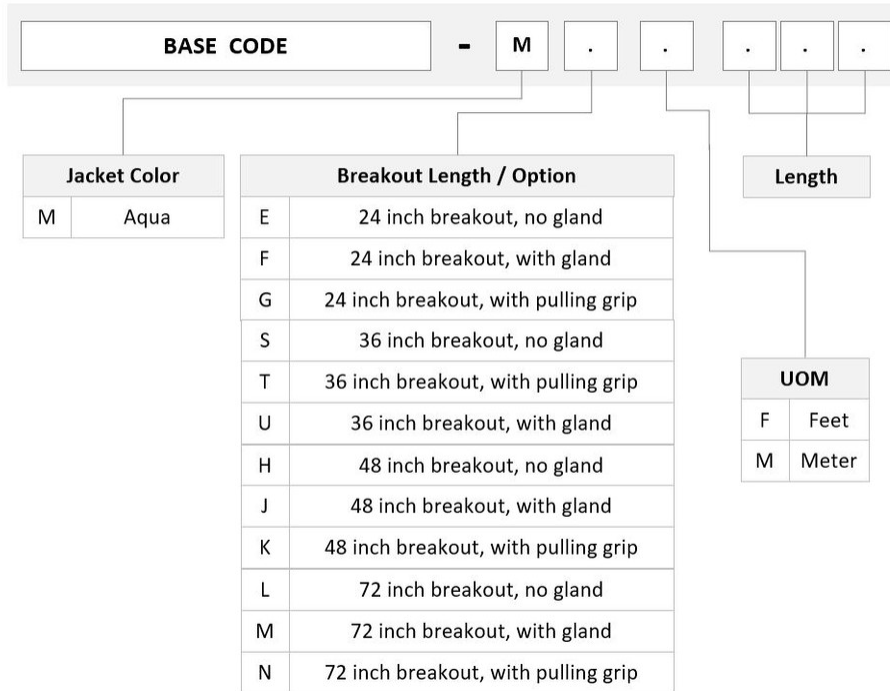

General Specifications

Color, boot A	Black
Color, connector A	Aqua
Color, boot B	Aqua
Color, connector B	Beige
Construction Type	Stranded
Furcation Color	Aqua
Interface, Connector A	MPO-12/UPC Female
Interface, Connector B	LC/UPC
Jacket Color	Aqua
Polarity	Method B Enhanced (ULL)
Fibers per Subunit, quantity	12
Total Fibers, quantity	36

U4XMPLCAG

Dimensions

Cable Assembly Length Range (m)	3 – 999
Cable Assembly Length Range (ft)	7 – 999

Ordering Tree

Optical Specifications

Fiber Mode	Multimode
Fiber Type	OM4, LazrSPEED®

Environmental Specifications