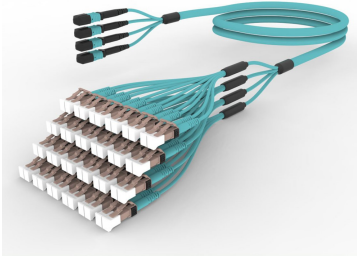

U4XMPLCAH

Base Product

Ultra Low Loss OM4 MPO12 Unpinned to LC/UPC 48-Fiber InstaPATCH® 360 Ruggedized Fanout Cable, Low Smoke Zero Halogen

This product will be discontinued on: April 30, 2024

Replaced By:

U4XMPLCCH

Ultra Low Loss ULL LazrSPEED® 550 MPO(Unpinned) to LC/UPC Ruggedized fanout Cable, 48-Fiber, LSZH, 12 fiber PmP 2.0 mm /B2ca

Product Classification

Regional Availability	Europe
Portfolio	CommScope®
Product Type	Ruggedized fanout
Product Brand	SYSTIMAX InstaPATCH® 360
Ordering Note	For lengths greater than 999 ft (304 m), orders must be in meters Minimum length may vary based on cable configuration Not available in the United States or Canada

General Specifications

Color, boot A	Black
Color, connector A	Aqua
Color, boot B	Aqua
Color, connector B	Beige
Construction Type	Stranded
Furcation Color	Aqua
Interface, Connector A	MPO-12/UPC Female
Interface, Connector B	LC/UPC
Jacket Color	Aqua
Polarity	Method B Enhanced (ULL)
Fibers per Subunit, quantity	12
Total Fibers, quantity	48