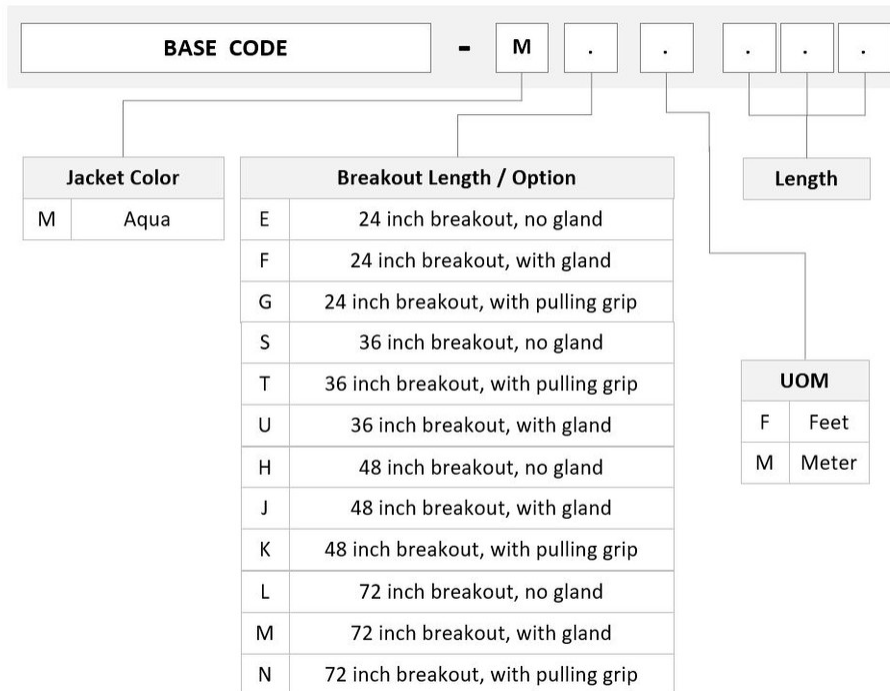

General Specifications

Color, boot A	Black
Color, connector A	Aqua
Color, boot B	Aqua
Color, connector B	Beige
Construction Type	Stranded
Furcation Color	Aqua
Interface, Connector A	MPO-12/UPC Female
Interface, Connector B	LC/UPC
Jacket Color	Aqua
Polarity	Method B Enhanced (ULL)
Fibers per Subunit, quantity	12
Total Fibers, quantity	48

U4XMPLCAH

Dimensions

Cable Assembly Length Range (m) 3 – 999

Cable Assembly Length Range (ft) 7 – 999

Ordering Tree

Optical Specifications

Fiber Mode Multimode

Fiber Type OM4, LazrSPEED®