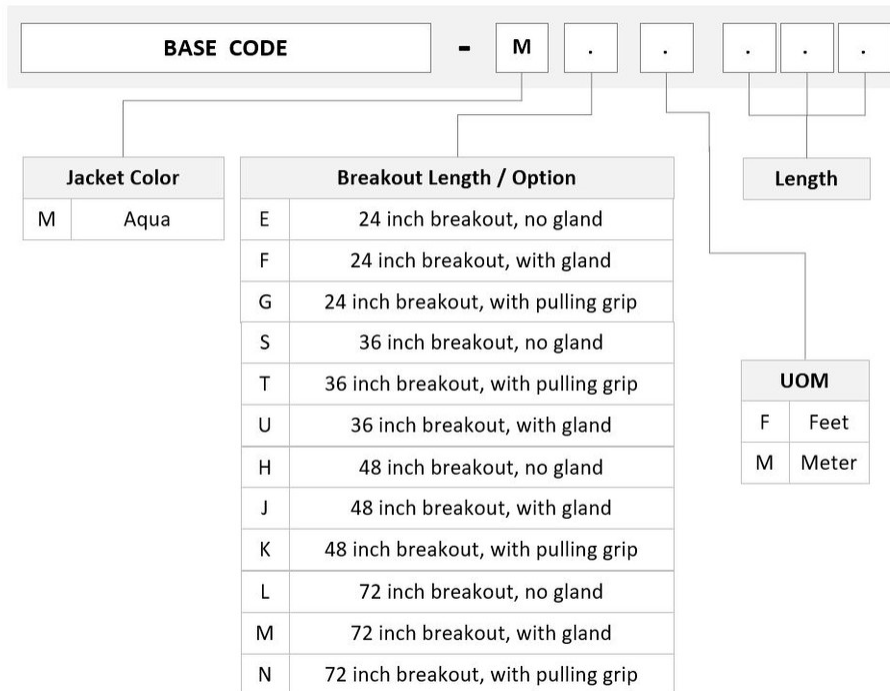

General Specifications

Color, boot A	Black
Color, connector A	Aqua
Color, boot B	Aqua
Color, connector B	Beige
Construction Type	Stranded
Furcation Color	Aqua
Interface, Connector A	MPO-12/UPC Male
Interface, Connector B	LC/UPC
Jacket Color	Aqua
Polarity	Method B Enhanced (ULL)
Fibers per Subunit, quantity	12
Total Fibers, quantity	12

U4XMLCAD

Dimensions

Cable Assembly Length Range (m) 3 – 999

Cable Assembly Length Range (ft) 7 – 999

Ordering Tree

Optical Specifications

Fiber Mode Multimode

Fiber Type OM4, LazrSPEED®