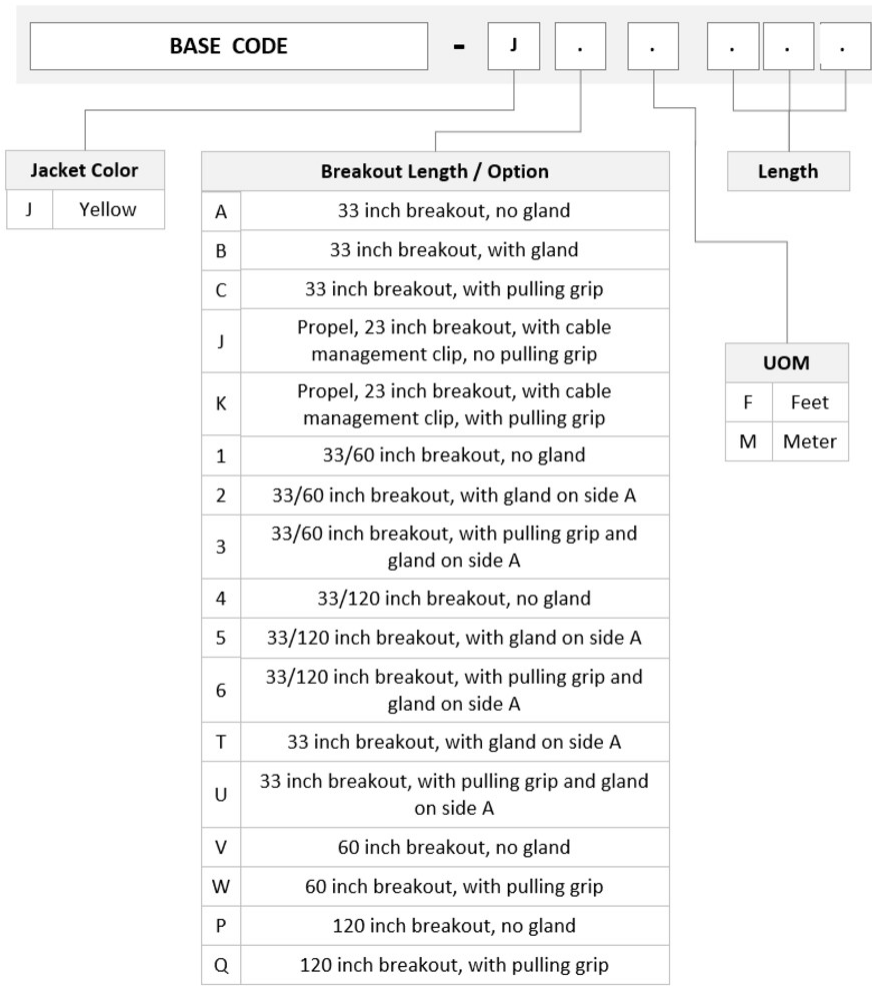

UGGMPMXCH

Base Product

Ultra Low Loss ULL TeraSPEED® MPO(Unpinned) to MPO(Pinned) Pre-terminated Trunk Cable, MPO12, 48-Fiber, Plenum, 12 fiber PmP 2.0 mm Dca

Product Classification

Regional Availability	Asia Australia/New Zealand Europe Latin America Middle East/Africa North America
Portfolio	CommScope®
Product Type	Fiber trunk cable assembly
Product Brand	SYSTIMAX ULL
Ordering Note	For additional jacket colors, please contact a CommScope Sales Representative For lengths greater than 999 ft (304 m), orders must be in meters Minimum length may vary based on cable configuration

General Specifications

Color, boot A	Black
Color, connector A	Green
Color, boot B	Black
Color, connector B	Green
Construction Type	Stranded
Furcation Color	Yellow
Interface, Connector A	MPO-12/APC Female
Interface, Connector B	MPO-12/APC Male
Jacket Color	Yellow
Polarity	Method B Enhanced (ULL)
Fibers per Subunit, quantity	12
Total Fibers, quantity	48

Dimensions

Breakout Length	33 in
Cable Assembly Length Range (m)	3 – 999
Cable Assembly Length Range (ft)	10 – 999

UGGMPMXCH

Ordering Tree

Optical Specifications

Fiber Mode	Singlemode
Fiber Type	G.657.A2, TeraSPEED®