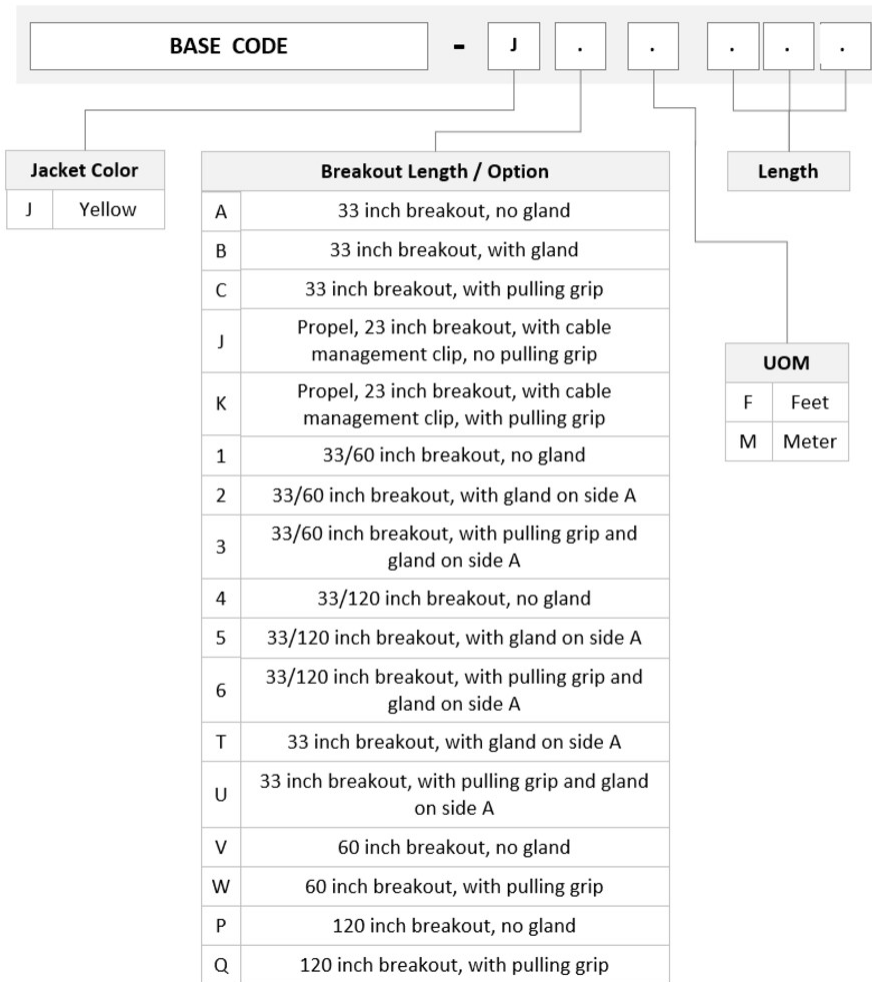

UGGMPMXCL

Base Product

Ultra Low Loss ULL TeraSPEED® MPO(Unpinned) to MPO(Pinned) Pre-terminated Trunk Cable, MPO12, 96-Fiber, Plenum, 12 fiber PmP 2.0 mm Dca

Product Classification

Regional Availability	Asia Australia/New Zealand Europe Latin America Middle East/Africa North America
Portfolio	CommScope®
Product Type	Fiber trunk cable assembly
Product Brand	SYSTIMAX ULL
Ordering Note	For additional jacket colors, please contact a CommScope Sales Representative For lengths greater than 999 ft (304 m), orders must be in meters Minimum length may vary based on cable configuration

General Specifications

Color, boot A	Black
Color, connector A	Green
Color, boot B	Black
Color, connector B	Green
Construction Type	Stranded
Furcation Color	Yellow
Interface, Connector A	MPO-12/APC Female
Interface, Connector B	MPO-12/APC Male
Jacket Color	Yellow
Polarity	Method B Enhanced (ULL)
Fibers per Subunit, quantity	12
Total Fibers, quantity	96

Dimensions

Breakout Length	33 in
Cable Assembly Length Range (m)	3 – 999
Cable Assembly Length Range (ft)	10 – 999

UGGMPMXCL

Ordering Tree

Optical Specifications

Fiber Mode	Singlemode
Fiber Type	G.657.A2, TeraSPEED®