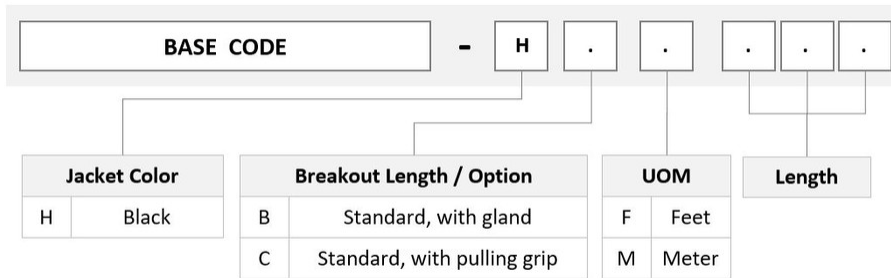

General Specifications

Color, boot A	Black
Color, connector A	Green
Construction Type	Armored Stranded
Furcation Color	Yellow
Interface, Connector A	MPO-12/APC Male
Interface, Connector B	Unterminated
Jacket Color	Black
Polarity	Method B Enhanced (ULL)
Fibers per Subunit, quantity	12
Total Fibers, quantity	48

Dimensions

Breakout Length	33 in
Cable Assembly Length Range (m)	3 – 999
Cable Assembly Length Range (ft)	10 – 999

UKGMXUCDH

Ordering Tree

Mechanical Specifications

Cable Retention Strength, maximum 11.24 lb @ 0 ° | 4.40 lb @ 90 °