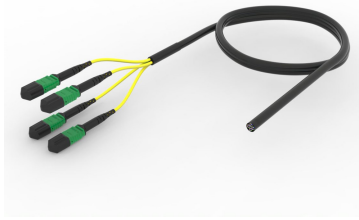

UKGMXUCDH

Base Product

Ultra Low Loss Singlemode MPO12 Pinned to Unconnectorized 48-Fiber Pre-terminated Trunk Cable, Indoor/Outdoor Armored, Low Smoke Zero Halogen/Riser

Product Classification

Regional Availability	Asia Australia/New Zealand China India Latin America Middle East /Africa North America
Portfolio	CommScope®
Product Type	Fiber trunk cable assembly
Product Brand	SYSTIMAX ULL
Ordering Note	For additional jacket colors, please contact a CommScope Sales Representative For lengths greater than 999 ft (304 m), orders must be in meters Minimum length may vary based on cable configuration

General Specifications

Color, boot A	Black
Color, connector A	Green
Construction Type	Armored Stranded
Furcation Color	Yellow
Interface, Connector A	MPO-12/APC Male
Interface, Connector B	Unterminated
Jacket Color	Black
Polarity	Method B Enhanced (ULL)
Fibers per Subunit, quantity	12
Total Fibers, quantity	48

Dimensions

Breakout Length	33 in
Cable Assembly Length Range (m)	3 – 999
Cable Assembly Length Range (ft)	10 – 999

UKGMXUCDH

Ordering Tree

Mechanical Specifications

Cable Retention Strength, maximum 11.24 lb @ 0 ° | 4.40 lb @ 90 °