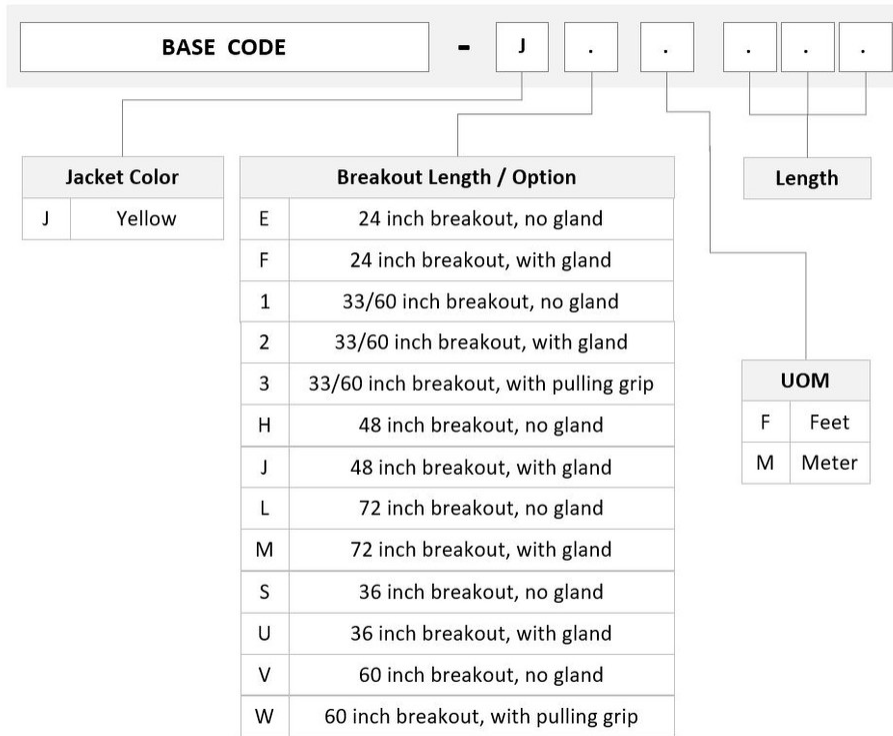

Ordering Tree

Optical Specifications

Fiber Mode	Singlemode
Fiber Type	G.657.A2, TeraSPEED®

Environmental Specifications

Operating Temperature	-10 °C to +60 °C (+14 °F to +140 °F)
EN50575 CPR Cable EuroClass Fire Performance	Dca
Environmental Space	Indoor | Plenum

Regulatory Compliance/Certifications

Agency	Classification
ANATEL	Compliant
CHINA-ROHS	Below maximum concentration value