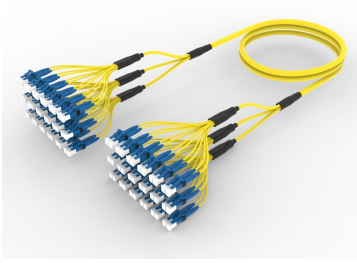

## Base Product

Ultra Low Loss ULL TeraSPEED® LC/UPC G B to LC/UPC G B Ruggedized fanout Cable, 36-Fiber, Plenum, 12 fiber PmP 2.0 mm Dca

## Product Classification

<b>Regional Availability</b>	Asia   Australia/New Zealand   Europe   Latin America   Middle East/Africa   North America
<b>Portfolio</b>	CommScope®
<b>Product Type</b>	Ruggedized fanout
<b>Product Brand</b>	SYSTIMAX ULL
<b>Ordering Note</b>	For additional jacket colors, please contact a CommScope Sales Representative   For lengths greater than 999 ft (304 m), orders must be in meters   Minimum length may vary based on cable configuration

## General Specifications

<b>Color, boot A</b>	Blue
<b>Color, connector A</b>	Green
<b>Color, boot B</b>	Blue
<b>Color, connector B</b>	Blue
<b>Construction Type</b>	Stranded
<b>Furcation Color</b>	Yellow
<b>Interface, Connector A</b>	LC/UPC
<b>Interface Feature, connector A</b>	Grade B performance
<b>Interface, Connector B</b>	LC/UPC
<b>Interface Feature, connector B</b>	Grade B performance
<b>Jacket Color</b>	Yellow
<b>Fibers per Subunit, quantity</b>	12
<b>Total Fibers, quantity</b>	36