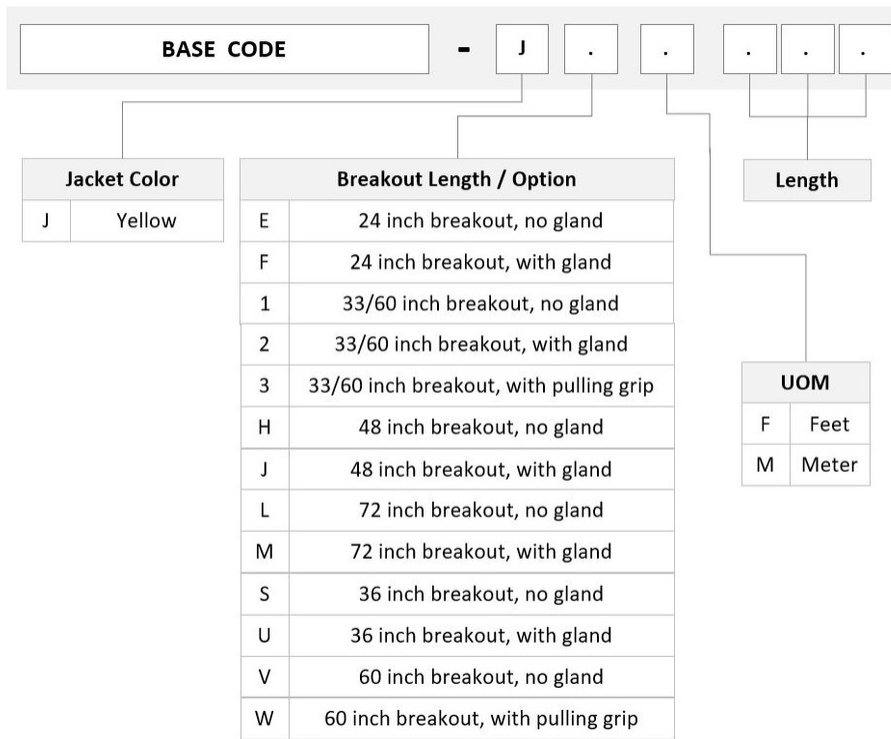

ULGLGLGCK

Ordering Tree

Optical Specifications

Fiber Mode	Singlemode
Fiber Type	G.657.A2, TeraSPEED®

Environmental Specifications

Operating Temperature	-10 °C to +60 °C (+14 °F to +140 °F)
EN50575 CPR Cable EuroClass Fire Performance	Dca
Environmental Space	Indoor | Plenum

Regulatory Compliance/Certifications

Agency	Classification
ANATEL	Compliant
CHINA-ROHS	Below maximum concentration value
ISO 9001:2015	Designed, manufactured and/or distributed under this quality management system