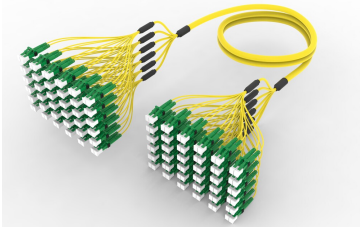

## Base Product

Ultra Low Loss ULL TeraSPEED® LC/APC G B to LC/APC G B  
Ruggedized fanout Cable, 72-Fiber, Plenum, 12 fiber PmP 2.0 mm Dca

## Product Classification

<b>Regional Availability</b>	Asia   Australia/New Zealand   Europe   Latin America   Middle East/Africa   North America
<b>Portfolio</b>	CommScope®
<b>Product Type</b>	Ruggedized fanout
<b>Product Brand</b>	SYSTIMAX ULL
<b>Ordering Note</b>	For additional jacket colors, please contact a CommScope Sales Representative   For lengths greater than 999 ft (304 m), orders must be in meters   Minimum length may vary based on cable configuration

## General Specifications

<b>Color, boot A</b>	Green
<b>Color, connector A</b>	Green
<b>Color, boot B</b>	Green
<b>Color, connector B</b>	Green
<b>Construction Type</b>	Stranded
<b>Furcation Color</b>	Yellow
<b>Interface, Connector A</b>	LC/APC
<b>Interface Feature, connector A</b>	Grade B performance
<b>Interface, Connector B</b>	LC/APC
<b>Interface Feature, connector B</b>	Grade B performance
<b>Jacket Color</b>	Yellow
<b>Fibers per Subunit, quantity</b>	12
<b>Total Fibers, quantity</b>	72