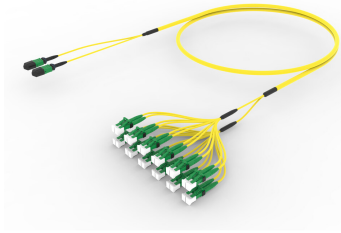

ULGMPLACF

Base Product

Ultra Low Loss ULL TeraSPEED® MPO(Unpinned) to LC/APC Ruggedized fanout Cable, 24-Fiber, Plenum, 12 fiber PmP 2.0 mm Dca

Product Classification

Regional Availability	Asia Australia/New Zealand Europe Latin America Middle East/Africa North America
Portfolio	CommScope®
Product Type	Ruggedized fanout
Product Brand	SYSTIMAX ULL
Ordering Note	For additional jacket colors, please contact a CommScope Sales Representative For lengths greater than 999 ft (304 m), orders must be in meters Minimum length may vary based on cable configuration

General Specifications

Color, boot A	Black
Color, connector A	Green
Color, boot B	Green
Color, connector B	Green
Construction Type	Stranded
Furcation Color	Yellow
Interface, Connector A	MPO-12/APC Female
Interface, Connector B	LC/APC
Interface Feature, connector B	ULL
Jacket Color	Yellow
Polarity	Method B Enhanced (ULL)
Fibers per Subunit, quantity	12
Total Fibers, quantity	24

Dimensions

Cable Assembly Length Range (m)	3 – 999
Cable Assembly Length Range (ft)	10 – 999

ULGMPLACF

Ordering Tree

Optical Specifications

Fiber Mode	Singlemode
Fiber Type	G.657.A2, TeraSPEED®

Environmental Specifications