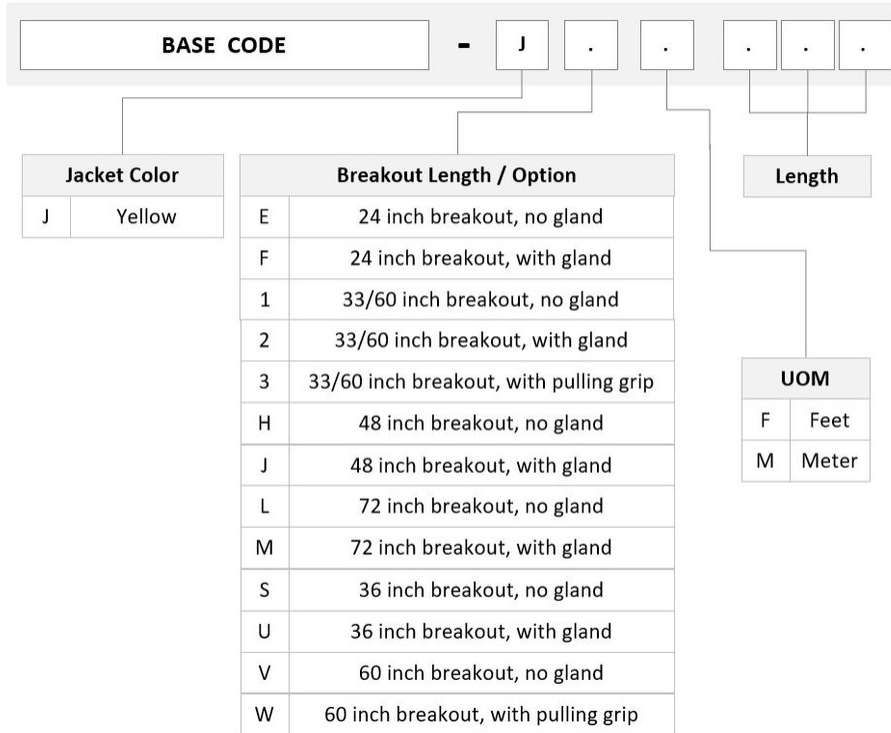

General Specifications

Color, boot A	Black
Color, connector A	Green
Color, boot B	Green
Color, connector B	Green
Construction Type	Stranded
Furcation Color	Yellow
Interface, Connector A	MPO-12/APC Female
Interface, Connector B	LC/APC
Interface Feature, connector B	ULL
Jacket Color	Yellow
Polarity	Method B Enhanced (ULL)
Fibers per Subunit, quantity	12
Total Fibers, quantity	24

Dimensions

Cable Assembly Length Range (m)	3 – 999
Cable Assembly Length Range (ft)	10 – 999

ULGMPLACF

Ordering Tree

Optical Specifications

Fiber Mode	Singlemode
Fiber Type	G.657.A2, TeraSPEED®

Environmental Specifications