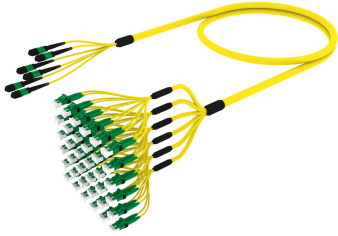

# ULGMPLACK

## Base Product

Ultra Low Loss ULL TeraSPEED® MPO(Unpinned) to LC/APC Ruggedized fanout Cable, 72-Fiber, Plenum, 12 fiber PmP 2.0 mm Dca

## Product Classification

<b>Regional Availability</b>	Asia   Australia/New Zealand   Europe   Latin America   Middle East/Africa   North America
<b>Portfolio</b>	CommScope®
<b>Product Type</b>	Ruggedized fanout
<b>Product Brand</b>	SYSTIMAX ULL
<b>Ordering Note</b>	For additional jacket colors, please contact a CommScope Sales Representative   For lengths greater than 999 ft (304 m), orders must be in meters   Minimum length may vary based on cable configuration

## General Specifications

<b>Color, boot A</b>	Black
<b>Color, connector A</b>	Green
<b>Color, boot B</b>	Green
<b>Color, connector B</b>	Green
<b>Construction Type</b>	Stranded
<b>Furcation Color</b>	Yellow
<b>Interface, Connector A</b>	MPO-12/APC Female
<b>Interface, Connector B</b>	LC/APC
<b>Interface Feature, connector B</b>	ULL
<b>Jacket Color</b>	Yellow
<b>Polarity</b>	Method B Enhanced (ULL)
<b>Fibers per Subunit, quantity</b>	12
<b>Total Fibers, quantity</b>	72