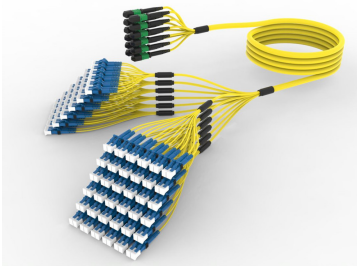

## Base Product

Ultra Low Loss ULL TeraSPEED® MPO(Unpinned) to LC/APC G B Ruggedized fanout Cable, 144-Fiber, Plenum, 12 fiber PmP 2.0 mm Dca

## Product Classification

<b>Regional Availability</b>	Asia   Australia/New Zealand   Europe   Latin America   Middle East/Africa   North America
<b>Portfolio</b>	CommScope®
<b>Product Type</b>	Ruggedized fanout
<b>Product Brand</b>	SYSTIMAX ULL
<b>Ordering Note</b>	For additional jacket colors, please contact a CommScope Sales Representative   For lengths greater than 999 ft (304 m), orders must be in meters   Minimum length may vary based on cable configuration

## General Specifications

<b>Color, boot A</b>	Black
<b>Color, connector A</b>	Green
<b>Color, boot B</b>	Green
<b>Color, connector B</b>	Green
<b>Construction Type</b>	Stranded
<b>Furcation Color</b>	Yellow
<b>Interface, Connector A</b>	MPO-12/APC Female
<b>Interface, Connector B</b>	LC/APC
<b>Interface Feature, connector B</b>	Grade B performance
<b>Jacket Color</b>	Yellow
<b>Polarity</b>	Method B Enhanced (ULL)
<b>Fibers per Subunit, quantity</b>	12
<b>Total Fibers, quantity</b>	144