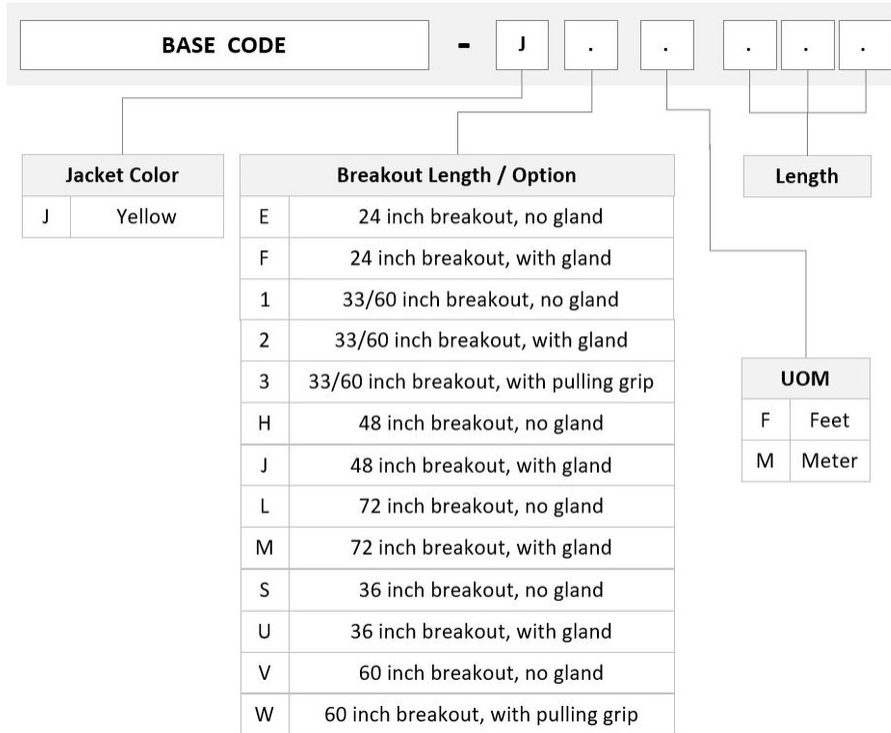

ULGMXLACF

Ordering Tree

Optical Specifications

Fiber Mode	Singlemode
Fiber Type	G.657.A2, TeraSPEED®

Environmental Specifications

Operating Temperature	-10 °C to +60 °C (+14 °F to +140 °F)
EN50575 CPR Cable EuroClass Fire Performance	Dca
Environmental Space	Indoor | Plenum

Regulatory Compliance/Certifications

Agency	Classification
ANATEL	Compliant
CHINA-ROHS	Below maximum concentration value