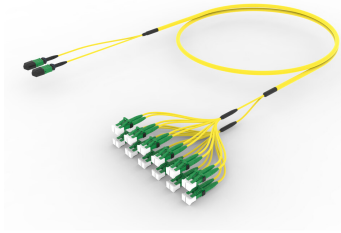

## Base Product

Ultra Low Loss ULL TeraSPEED® MPO(Pinned) to LC/APC Ruggedized fanout Cable, 24-Fiber, Plenum, 12 fiber PmP 2.0 mm Dca

## Product Classification

<b>Regional Availability</b>	Asia   Australia/New Zealand   Europe   Latin America   Middle East/Africa   North America
<b>Portfolio</b>	CommScope®
<b>Product Type</b>	Ruggedized fanout
<b>Product Brand</b>	SYSTIMAX ULL
<b>Ordering Note</b>	For additional jacket colors, please contact a CommScope Sales Representative   For lengths greater than 999 ft (304 m), orders must be in meters   Minimum length may vary based on cable configuration

## General Specifications

<b>Color, boot A</b>	Black
<b>Color, connector A</b>	Green
<b>Color, boot B</b>	Green
<b>Color, connector B</b>	Green
<b>Construction Type</b>	Stranded
<b>Furcation Color</b>	Yellow
<b>Interface, Connector A</b>	MPO-12/APC Male
<b>Interface, Connector B</b>	LC/APC
<b>Interface Feature, connector B</b>	ULL
<b>Jacket Color</b>	Yellow
<b>Polarity</b>	Method B Enhanced (ULL)
<b>Fibers per Subunit, quantity</b>	12
<b>Total Fibers, quantity</b>	24