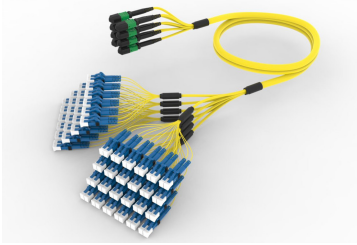

ULGMXLFCL

Base Product

Ultra Low Loss ULL TeraSPEED® MPO(Pinned) to LC/UPC G B Ruggedized fanout Cable, 96-Fiber, Plenum, 12 fiber PmP 2.0 mm Dca

Product Classification

Regional Availability	Asia Australia/New Zealand Europe Latin America Middle East/Africa North America
Portfolio	CommScope®
Product Type	Ruggedized fanout
Product Brand	SYSTIMAX ULL
Ordering Note	For additional jacket colors, please contact a CommScope Sales Representative For lengths greater than 999 ft (304 m), orders must be in meters Minimum length may vary based on cable configuration

General Specifications

Color, boot A	Black
Color, connector A	Green
Color, boot B	Blue
Color, connector B	Blue
Construction Type	Stranded
Furcation Color	Yellow
Interface, Connector A	MPO-12/APC Male
Interface, Connector B	LC/UPC
Interface Feature, connector B	Grade B performance
Jacket Color	Yellow
Polarity	Method B Enhanced (ULL)
Fibers per Subunit, quantity	12
Total Fibers, quantity	96

Dimensions

Cable Assembly Length Range (m)	3 – 999
--	---------

ULGMXLFLCL

Cable Assembly Length Range (ft)

10 – 999

Ordering Tree

Optical Specifications

Fiber Mode

Singlemode

Fiber Type

G.657.A2, TeraSPEED®

Environmental Specifications

Operating Temperature

-10 °C to +60 °C (+14 °F to +140 °F)

EN50575 CPR Cable EuroClass Fire Performance

Dca