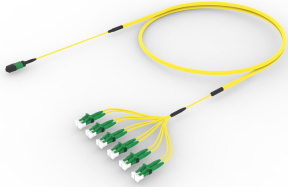

ULGMXLGCD

Base Product

Ultra Low Loss ULL TeraSPEED® MPO(Pinned) to LC/APC G B Ruggedized fanout Cable, 12-Fiber, Plenum, 12 fiber PmP 2.0 mm Dca

Product Classification

Regional Availability	Asia Australia/New Zealand Europe Latin America Middle East/Africa North America
Portfolio	CommScope®
Product Type	Ruggedized fanout
Product Brand	SYSTIMAX ULL
Ordering Note	For additional jacket colors, please contact a CommScope Sales Representative For lengths greater than 999 ft (304 m), orders must be in meters Minimum length may vary based on cable configuration

General Specifications

Color, boot A	Black
Color, connector A	Green
Color, boot B	Green
Color, connector B	Green
Construction Type	Stranded
Furcation Color	Yellow
Interface, Connector A	MPO-12/APC Male
Interface, Connector B	LC/APC
Interface Feature, connector B	Grade B performance
Jacket Color	Yellow
Polarity	Method B Enhanced (ULL)
Fibers per Subunit, quantity	12
Total Fibers, quantity	12

Dimensions

Cable Assembly Length Range (m)	3 – 999
Cable Assembly Length Range (ft)	10 – 999

ULGMXLGCD

Ordering Tree

Optical Specifications

Fiber Mode	Singlemode
Fiber Type	G.657.A2, TeraSPEED®

Environmental Specifications