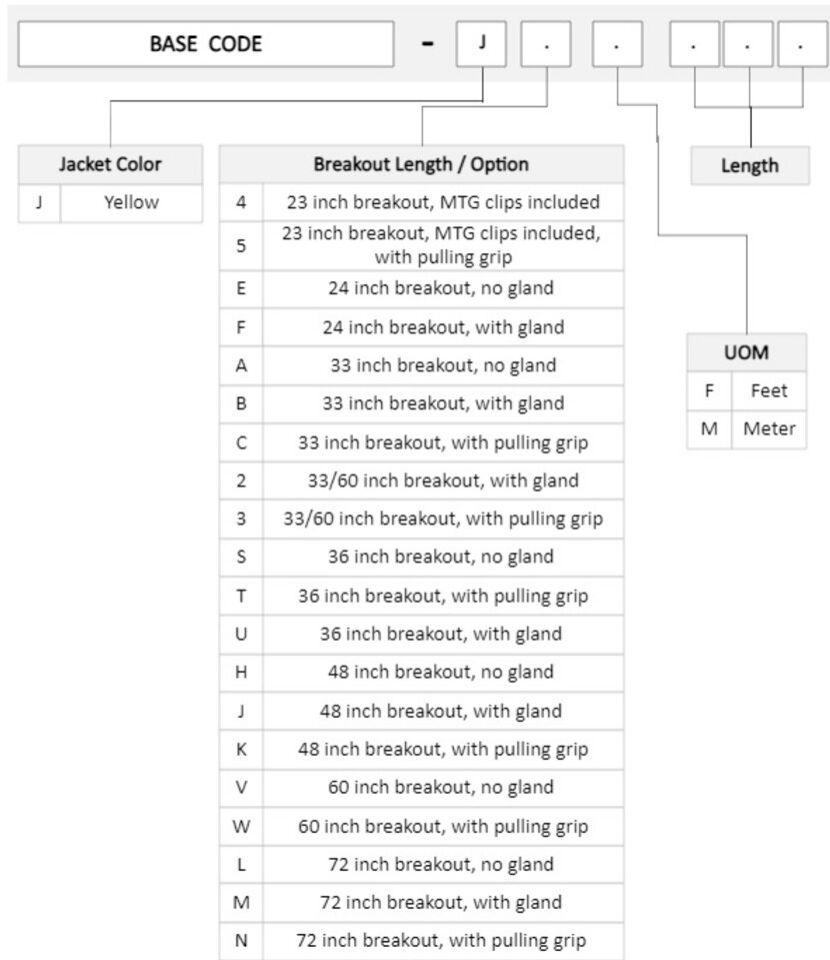

## General Specifications

<b>Color, boot A</b>	Black
<b>Color, connector A</b>	Green
<b>Color, boot B</b>	Blue
<b>Color, connector B</b>	Blue
<b>Construction Type</b>	Stranded
<b>Furcation Color</b>	Yellow
<b>Interface, Connector A</b>	MPO-12/APC Male
<b>Interface, Connector B</b>	LC/UPC
<b>Interface Feature, connector B</b>	Uniboot
<b>Jacket Color</b>	Yellow
<b>Polarity</b>	Method B Enhanced (ULL)
<b>Fibers per Subunit, quantity</b>	12
<b>Total Fibers, quantity</b>	24

## Ordering Tree