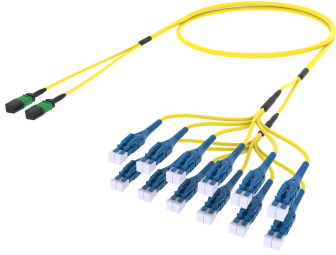

## Base Product

Ultra Low Loss ULL TeraSPEED® MPO(Pinned) to LC/UPC Uniboot Ruggedized fanout Cable, 24-Fiber, Plenum, 12 fiber PmP 2.0 mm Dca

## Product Classification

<b>Regional Availability</b>	Asia   Australia/New Zealand   Europe   Latin America   Middle East/Africa   North America
<b>Portfolio</b>	CommScope®
<b>Product Type</b>	Ruggedized fanout
<b>Product Brand</b>	SYSTEMAX ULL
<b>Ordering Note</b>	For additional jacket colors, please contact a CommScope Sales Representative   For lengths greater than 999 ft (304 m), orders must be in meters   Minimum length may vary based on cable configuration

## General Specifications

<b>Color, boot A</b>	Black
<b>Color, connector A</b>	Green
<b>Color, boot B</b>	Blue
<b>Color, connector B</b>	Blue
<b>Construction Type</b>	Stranded
<b>Furcation Color</b>	Yellow
<b>Interface, Connector A</b>	MPO-12/APC Male
<b>Interface, Connector B</b>	LC/UPC
<b>Interface Feature, connector B</b>	Uniboot
<b>Jacket Color</b>	Yellow
<b>Polarity</b>	Method B Enhanced (ULL)
<b>Fibers per Subunit, quantity</b>	12
<b>Total Fibers, quantity</b>	24

# ULGMXLUCF

Cable Assembly Length Range (ft)

7 – 999