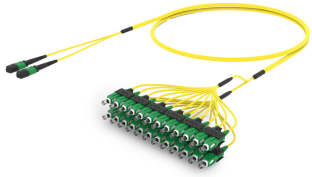

## Base Product

Ultra Low Loss ULL TeraSPEED® MPO(Pinned) to SC/APC Ruggedized fanout Cable, 24-Fiber, Plenum, 12 fiber PmP 2.0 mm Dca

## Product Classification

<b>Regional Availability</b>	Asia   Australia/New Zealand   Europe   Latin America   Middle East/Africa   North America
<b>Portfolio</b>	CommScope®
<b>Product Type</b>	Ruggedized fanout
<b>Product Brand</b>	SYSTIMAX ULL
<b>Ordering Note</b>	For additional jacket colors, please contact a CommScope Sales Representative   For lengths greater than 999 ft (304 m), orders must be in meters   Minimum length may vary based on cable configuration

## General Specifications

<b>Color, boot A</b>	Black
<b>Color, connector A</b>	Green
<b>Color, boot B</b>	Green
<b>Color, connector B</b>	Green
<b>Construction Type</b>	Stranded
<b>Furcation Color</b>	Yellow
<b>Interface, Connector A</b>	MPO-12/APC Male
<b>Interface, Connector B</b>	SC/APC
<b>Interface Feature, connector B</b>	ULL
<b>Jacket Color</b>	Yellow
<b>Polarity</b>	Method B Enhanced (ULL)
<b>Fibers per Subunit, quantity</b>	12
<b>Total Fibers, quantity</b>	24