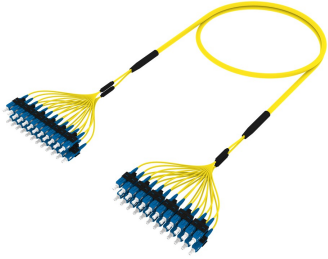

ULGSCSCCF

Base Product

Ultra Low Loss ULL TeraSPEED® SC/UPC to SC/UPC Ruggedized fanout Cable, 24-Fiber, Plenum, 12 fiber PmP 2.0 mm Dca

Product Classification

Regional Availability	Asia Australia/New Zealand Europe Latin America Middle East/Africa North America
Portfolio	CommScope®
Product Type	Ruggedized fanout
Product Brand	SYSTIMAX ULL
Ordering Note	For additional jacket colors, please contact a CommScope Sales Representative For lengths greater than 999 ft (304 m), orders must be in meters Minimum length may vary based on cable configuration

General Specifications

Color, boot A	Blue
Color, connector A	Green
Color, boot B	Blue
Color, connector B	Blue
Construction Type	Stranded
Furcation Color	Yellow
Interface, Connector A	SC/UPC
Interface Feature, connector A	ULL
Interface, Connector B	SC/UPC
Interface Feature, connector B	ULL
Jacket Color	Yellow
Fibers per Subunit, quantity	12
Total Fibers, quantity	24

Dimensions

Cable Assembly Length Range (m)	3 – 305
--	---------

Ordering Tree

Optical Specifications

Fiber Mode	Singlemode
Fiber Type	G.657.A2, TeraSPEED®

Environmental Specifications

Operating Temperature	-10 °C to +60 °C (+14 °F to +140 °F)
EN50575 CPR Cable EuroClass Fire Performance	Dca
Environmental Space	Indoor Plenum

Included Products

760242051 P-024-MP-8G-F12YL/20T	-	Fiber indoor cable, Plenum for MPO Trunks, 24 fiber with 12 fiber subunits, Singlemode G.657. A2/B2, Feet jacket marking, Yellow jacket color
------------------------------------	---	--