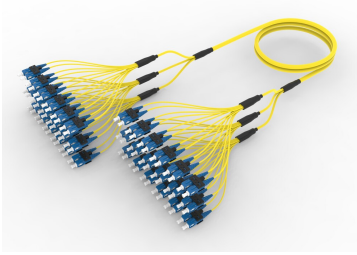

Base Product

Ultra Low Loss ULL TeraSPEED® SC/UPC to SC/UPC Ruggedized fanout Cable, 36-Fiber, Plenum, 12 fiber PmP 2.0 mm Dca

Product Classification

Regional Availability	Asia Australia/New Zealand Europe Latin America Middle East/Africa North America
Portfolio	CommScope®
Product Type	Ruggedized fanout
Product Brand	SYSTIMAX ULL
Ordering Note	For additional jacket colors, please contact a CommScope Sales Representative For lengths greater than 999 ft (304 m), orders must be in meters Minimum length may vary based on cable configuration

General Specifications

Color, boot A	Blue
Color, connector A	Green
Color, boot B	Blue
Color, connector B	Blue
Construction Type	Stranded
Furcation Color	Yellow
Interface, Connector A	SC/UPC
Interface Feature, connector A	ULL
Interface, Connector B	SC/UPC
Interface Feature, connector B	ULL
Jacket Color	Yellow
Fibers per Subunit, quantity	12
Total Fibers, quantity	36

Dimensions

Cable Assembly Length Range (m)	3 – 305
--	---------

Ordering Tree

Optical Specifications

Fiber Mode	Singlemode
Fiber Type	G.657.A2, TeraSPEED®

Environmental Specifications

Operating Temperature	-10 °C to +60 °C (+14 °F to +140 °F)
EN50575 CPR Cable EuroClass Fire Performance	Dca
Environmental Space	Indoor Plenum