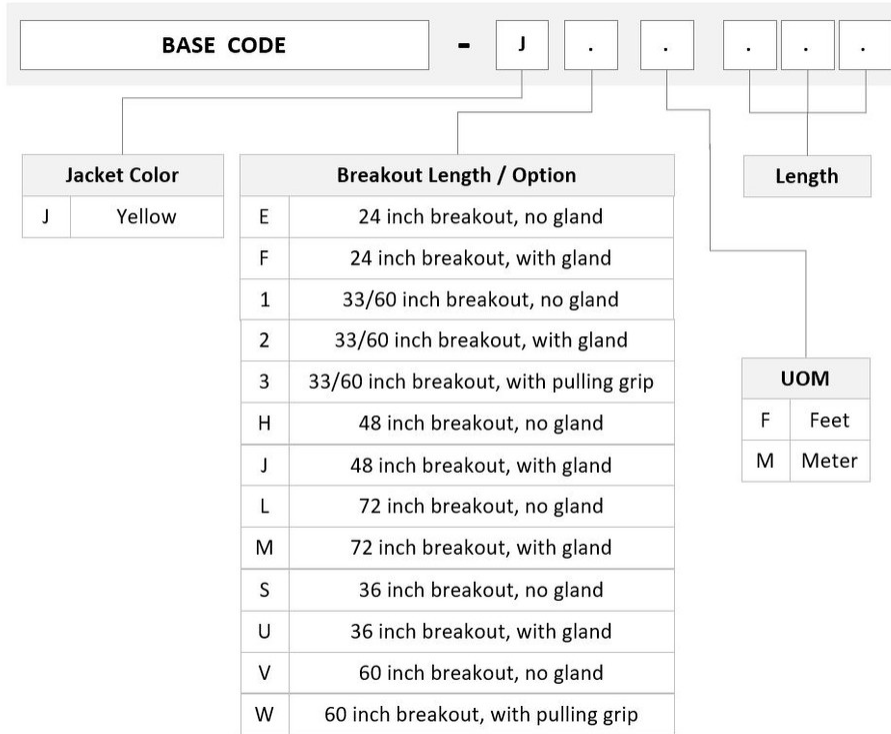

Base Product

Ultra Low Loss ULL TeraSPEED® SC/UPC to SC/UPC Ruggedized fanout Cable, 36-Fiber, Plenum, 12 fiber PmP 2.0 mm Dca

Product Classification

Regional Availability	Asia Australia/New Zealand Europe Latin America Middle East/Africa North America
Portfolio	CommScope®
Product Type	Ruggedized fanout
Product Brand	SYSTIMAX ULL
Ordering Note	For additional jacket colors, please contact a CommScope Sales Representative For lengths greater than 999 ft (304 m), orders must be in meters Minimum length may vary based on cable configuration

General Specifications

Color, boot A	Blue
Color, connector A	Green
Color, boot B	Blue
Color, connector B	Blue
Construction Type	Stranded
Furcation Color	Yellow
Interface, Connector A	SC/UPC
Interface Feature, connector A	ULL
Interface, Connector B	SC/UPC
Interface Feature, connector B	ULL
Jacket Color	Yellow
Fibers per Subunit, quantity	12
Total Fibers, quantity	36

Dimensions

Cable Assembly Length Range (m)	3 – 305
--	---------

Ordering Tree

Optical Specifications

Fiber Mode	Singlemode
Fiber Type	G.657.A2, TeraSPEED®

Environmental Specifications

Operating Temperature	-10 °C to +60 °C (+14 °F to +140 °F)
EN50575 CPR Cable EuroClass Fire Performance	Dca
Environmental Space	Indoor Plenum