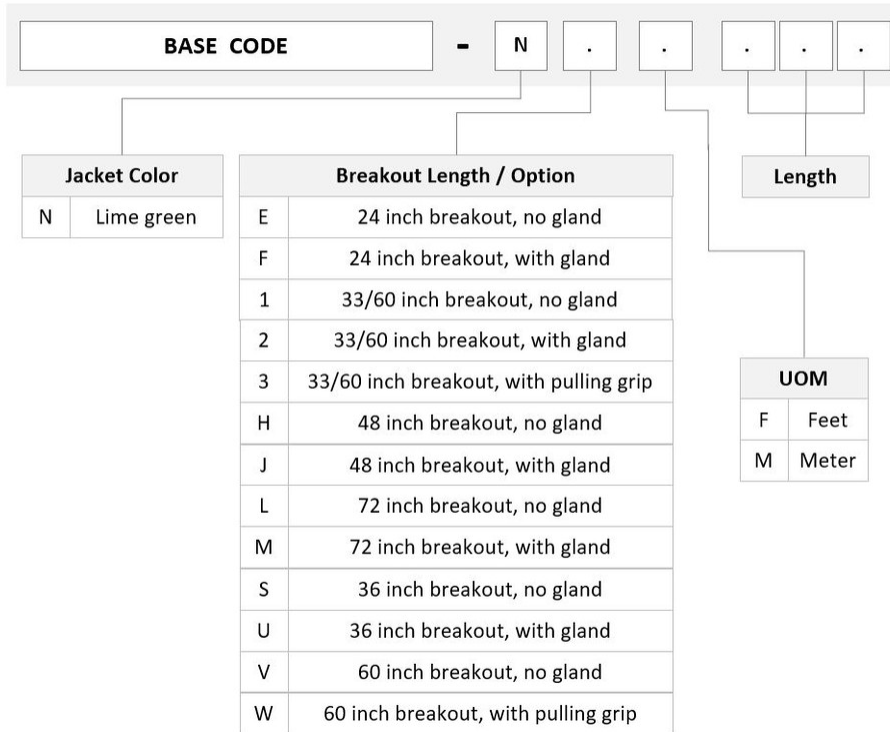

12

Total Fibers, quantity

96

Dimensions

Cable Assembly Length Range (m)

3 – 305

Ordering Tree

Optical Specifications