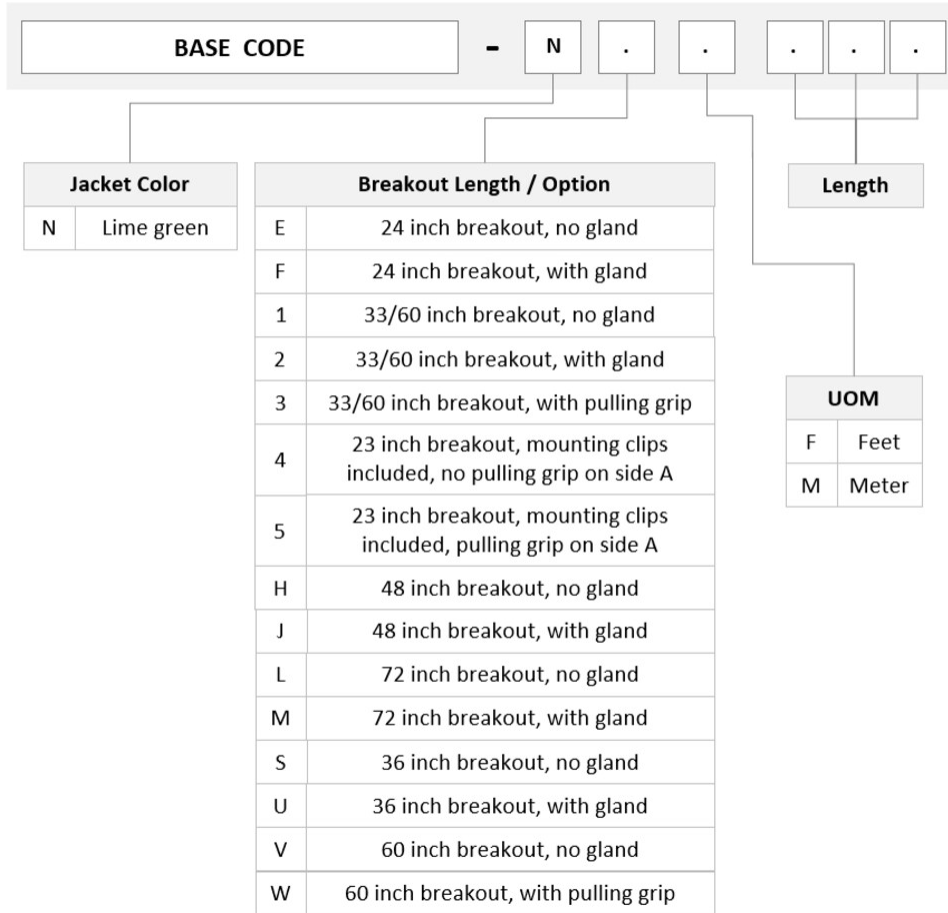

General Specifications

Color, boot A	Black
Color, connector A	Black
Color, boot B	Blue
Color, connector B	Black
Construction Type	Stranded
Furcation Color	Lime green
Interface, Connector A	MPO-12/UPC Female
Interface, Connector B	LC/UPC
Interface Feature, connector B	Uniboot
Jacket Color	Lime green
Polarity	Method B Enhanced (ULL)
Fibers per Subunit, quantity	12
Total Fibers, quantity	72

Dimensions

Cable Assembly Length Range (m)	3 – 999
--	---------

ULVMPLUCK

Cable Assembly Length Range (ft)

10 – 999

Ordering Tree

Optical Specifications

Fiber Mode	Multimode
Fiber Type	OM5, LazrSPEED®