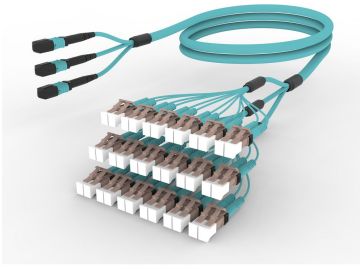

ULXMPLCCG

Base Product

Ultra Low Loss ULL LazrSPEED® 550 MPO(Unpinned) to LC/UPC Ruggedized fanout Cable, 36-Fiber, Plenum, 12 fiber PmP 2.0 mm Dca

Product Classification

Regional Availability

Asia | Australia/New Zealand | Europe | Latin America | Middle East/Africa | North America

Portfolio

CommScope®

Product Type

Ruggedized fanout

Product Brand

SYSTIMAX ULL

Ordering Note

For additional jacket colors, please contact a CommScope Sales Representative | For lengths greater than 999 ft (304 m), orders must be in meters | Minimum length may vary based on cable configuration

General Specifications

Color, boot A

Black

Color, connector A

Black

Color, boot B

Blue

Color, connector B

Black

Construction Type

Stranded

Furcation Color

Aqua

Interface, Connector A

MPO-12/UPC Female

Interface, Connector B