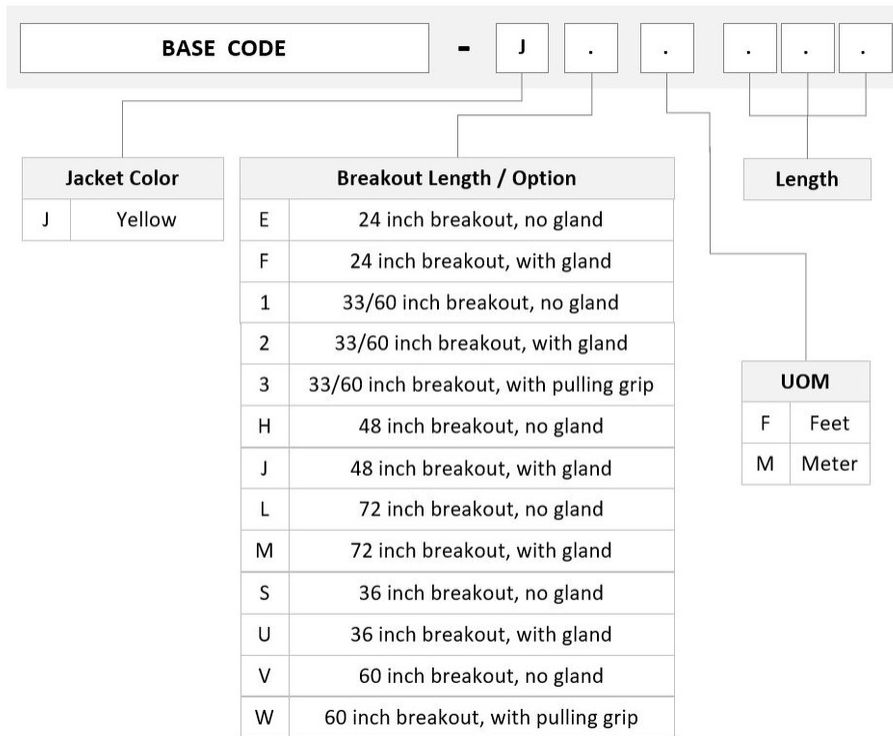

General Specifications

Color, boot A	Black
Color, connector A	Green
Color, boot B	Blue
Color, connector B	Blue
Construction Type	Stranded
Furcation Color	Yellow
Interface, Connector A	MPO-12/APC Female
Interface, Connector B	LC/UPC
Interface Feature, connector B	Grade B performance
Jacket Color	Yellow
Polarity	Method B Enhanced (ULL)
Fibers per Subunit, quantity	12
Total Fibers, quantity	144

Dimensions

Cable Assembly Length Range (m)	3 – 999
--	---------

UNGMP LFCM

Cable Assembly Length Range (ft)

10 – 999

Ordering Tree

Optical Specifications

Fiber Mode	Singlemode
Fiber Type	G.657.A2, TeraSPEED®