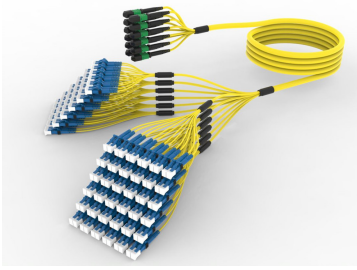

UNGMP LFCM

Base Product

Ultra Low Loss ULL TeraSPEED® MPO(Unpinned) to LC/UPC G B Ruggedized fanout Cable, 144-Fiber, LSZH, 12 fiber PmP 2.0 mm Dca

Product Classification

Regional Availability	Asia Australia/New Zealand Europe Latin America Middle East/Africa North America
Portfolio	CommScope®
Product Type	Ruggedized fanout
Product Brand	SYSTIMAX ULL
Ordering Note	For additional jacket colors, please contact a CommScope Sales Representative For lengths greater than 999 ft (304 m), orders must be in meters Minimum length may vary based on cable configuration

General Specifications

Color, boot A	Black
Color, connector A	Green
Color, boot B	Blue
Color, connector B	Blue
Construction Type	Stranded
Furcation Color	Yellow
Interface, Connector A	MPO-12/APC Female
Interface, Connector B	LC/UPC
Interface Feature, connector B	Grade B performance
Jacket Color	Yellow
Polarity	Method B Enhanced (ULL)
Fibers per Subunit, quantity	12
Total Fibers, quantity	144

Dimensions

Cable Assembly Length Range (m)	3 – 999
--	---------

UNGMP LFCM

Cable Assembly Length Range (ft)

10 – 999

Ordering Tree

Optical Specifications

Fiber Mode	Singlemode
Fiber Type	G.657.A2, TeraSPEED®