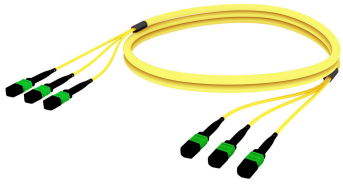

## Base Product

Singlemode MPO12 (Unpinned) to MPO12 (Unpinned), Fiber Trunk Cable Assembly, 36-Fiber, Method A, Plenum

## General Specifications

<b>Color, boot A</b>	Black
<b>Color, connector A</b>	Green
<b>Color, boot B</b>	Black
<b>Color, connector B</b>	Green
<b>Construction Type</b>	Stranded
<b>Furcation Color</b>	Yellow
<b>Interface, Connector A</b>	MPO-12/APC Female
<b>Interface, Connector B</b>	MPO-12/APC Female
<b>Jacket Color</b>	Yellow
<b>Polarity</b>	Method A
<b>Fibers per Subunit, quantity</b>	12
<b>Total Fibers, quantity</b>	36