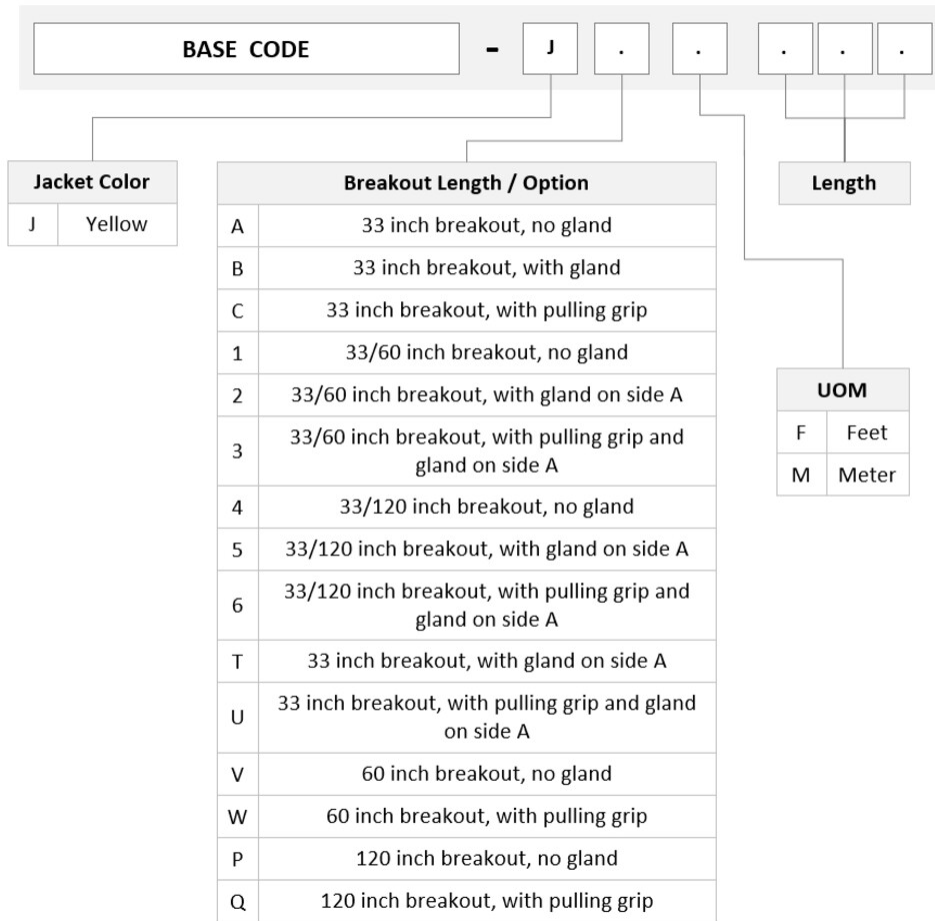

AGGMPMPAG

Mechanical Specifications

Cable Retention Strength, maximum 11.24 lb @ 0 ° | 4.40 lb @ 90 °

Optical Specifications

Fiber Mode Singlemode

Fiber Type G.652.D | G.657.A2, TeraSPEED®

Environmental Specifications

Operating Temperature -10 °C to +60 °C (+14 °F to +140 °F)

Environmental Space Indoor | Plenum

Regulatory Compliance/Certifications

Agency

Classification