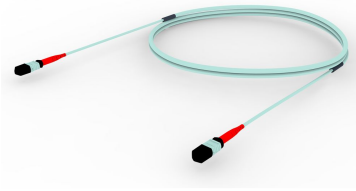

# AGX2X2XBH

---

OM4 MPO24 (Pinned) to MPO24 (Pinned), Fiber Trunk Cable Assembly, 48-Fiber, Method A, Plenum

## Product Classification

<b>Regional Availability</b>	Asia   Australia/New Zealand   China   Europe   India   Latin America   Middle East/Africa   North America
<b>Portfolio</b>	CommScope®
<b>Product Type</b>	Fiber trunk cable assembly
<b>Ordering Note</b>	For lengths greater than 999 ft (304 m), orders must be in meters   Minimum length may vary based on cable configuration

## General Specifications

<b>Color, boot A</b>	Red
<b>Color, connector A</b>	Aqua
<b>Color, boot B</b>	Red
<b>Color, connector B</b>	Aqua
<b>Construction Type</b>	Stranded
<b>Furcation Color</b>	Aqua
<b>Interface, Connector A</b>	MPO-24/UPC Male
<b>Interface, Connector B</b>	MPO-24/UPC Male
<b>Jacket Color</b>	Aqua
<b>Polarity</b>	Method A
<b>Fibers per Subunit, quantity</b>	24
<b>Total Fibers, quantity</b>	48