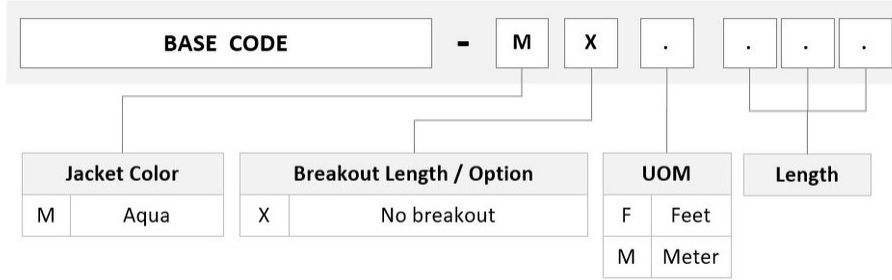

FDXKNKN42

Mechanical Specifications

Cable Retention Strength, maximum 11.24 lb @ 0 ° | 4.40 lb @ 90 °

Optical Specifications

Fiber Mode Multimode

Fiber Type OM4, LazrSPEED®

Environmental Specifications

Operating Temperature -10 °C to +60 °C (+14 °F to +140 °F)

Environmental Space Plenum

Regulatory Compliance/Certifications

Agency

CHINA-ROHS

ISO 9001:2015

ROHS

UK-ROHS

Classification

Below maximum concentration value

Designed, manufactured and/or distributed under this quality management system

Compliant

Compliant

Included Products

- 460125198 – Pre-Radiused LC Connector duplex for 1.6 mm Fiber, multimode
- P-002-ZC-5K-F16 – Fiber indoor cable, LazrSPEED® 1.6 mm Plenum Zipcord, Multimode OM4, Feet jacket marking