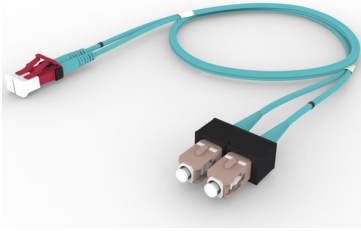

# FDXL1SC42

## Base Product

OM4 LC/UPC Keyed Red to SC/UPC Fiber Patch Cord, 1.6 mm Duplex, Plenum

## Product Classification

<b>Regional Availability</b>	Asia   Australia/New Zealand   Europe   Latin America   Middle East /Africa   North America
<b>Portfolio</b>	CommScope®
<b>Product Type</b>	Fiber patch cord, duplex
<b>Product Brand</b>	SYSTIMAX InstaPATCH® 360
<b>Product Series</b>	FDX
<b>Ordering Note</b>	For lengths greater than 999 ft (304 m), orders must be in meters   Minimum length may vary based on cable configuration

## General Specifications

<b>Color, boot A</b>	Aqua
<b>Color, connector A</b>	Red
<b>Color, boot B</b>	Aqua
<b>Color, connector B</b>	Beige
<b>Interface, Connector A</b>	LC/UPC
<b>Interface Feature, connector A</b>	Keyed
<b>Interface, Connector B</b>	SC/UPC
<b>Jacket Color</b>	Aqua
<b>Polarity</b>	Method B
<b>Total Fibers, quantity</b>	2